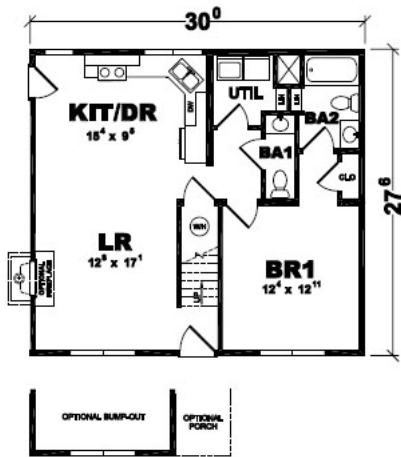

Barclay

Bedrooms: 3

Bathrooms: 3

Square Feet: 1315 sq ft

Short Description: Two words capture the Barclay design: just right. Its three bedrooms and three baths are situated for maximum convenience and efficiency, providing ample living space coupled with beautiful simplicity. Porch, fireplace and bump-out options give you the flexibility to customize the Barclay into the “just right” home you’ve always imagined.

First Floor Layout

Proposed Second Floor Layout