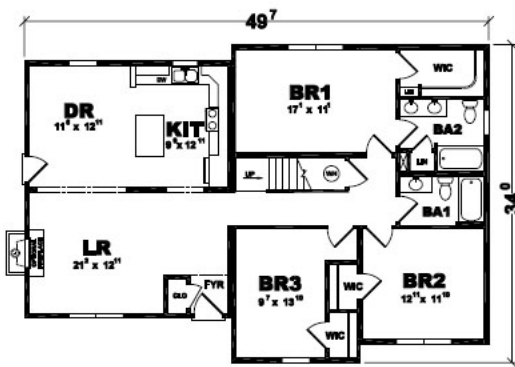

Branson

Bedrooms: 5

Bathrooms: 3

Square Feet: 2421 sq ft

Short Description: Take living to the next level with the Branson two-story design. Custom options give you the flexibility to make this design the pictureperfect home. And whether you opt for a front porch, double dormers or a cozy fireplace, you'll appreciate the added living space and views the second floor provides.

First Floor Layout

Proposed Second Floor Layout