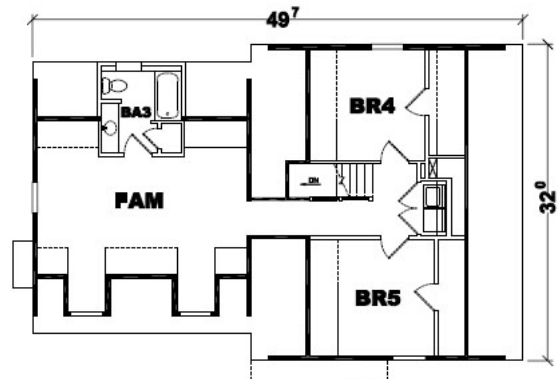

Branson

Bedrooms: 5

Bathrooms: 3

Square Feet: 2421 sq ft

Short Description: Take living to the next level with the Branson two-story design. Custom options give you the flexibility to make this design the pictureperfect home. And whether you opt for a front porch, double dormers or a cozy fireplace, you'll appreciate the added living space and views the second floor provides.

First Floor Layout

Proposed Second Floor Layout