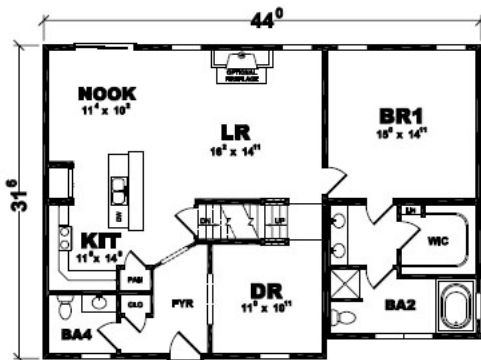

Charlotte

Bedrooms: 4

Bathrooms: 4

Square Feet: 2253 sq ft

Short Description: For all its efficiency – the smart design brings together four bedrooms and three bathrooms into an integrated layout – the Charlotte doesn’t skimp on cozy charm. From the front porch and inviting foyer to the sunlit nook connecting the kitchen and living room, this is a home design to help you bring it all together. Especially when you opt for the attached garage!

First Floor Layout

Second Floor Layout