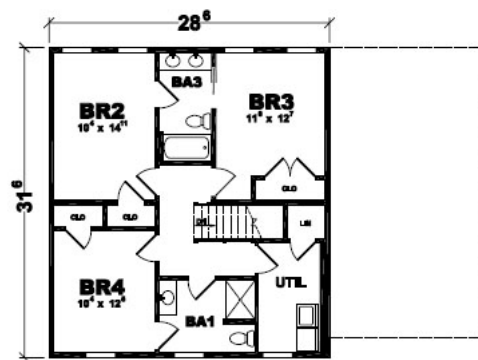

Charlotte

Bedrooms: 4

Bathrooms: 4

Square Feet: 2253 sq ft

Short Description: For all its efficiency – the smart design brings together four bedrooms and three bathrooms into an integrated layout – the Charlotte doesn’t skimp on cozy charm. From the front porch and inviting foyer to the sunlit nook connecting the kitchen and living room, this is a home design to help you bring it all together. Especially when you opt for the attached garage!

First Floor Layout

Second Floor Layout