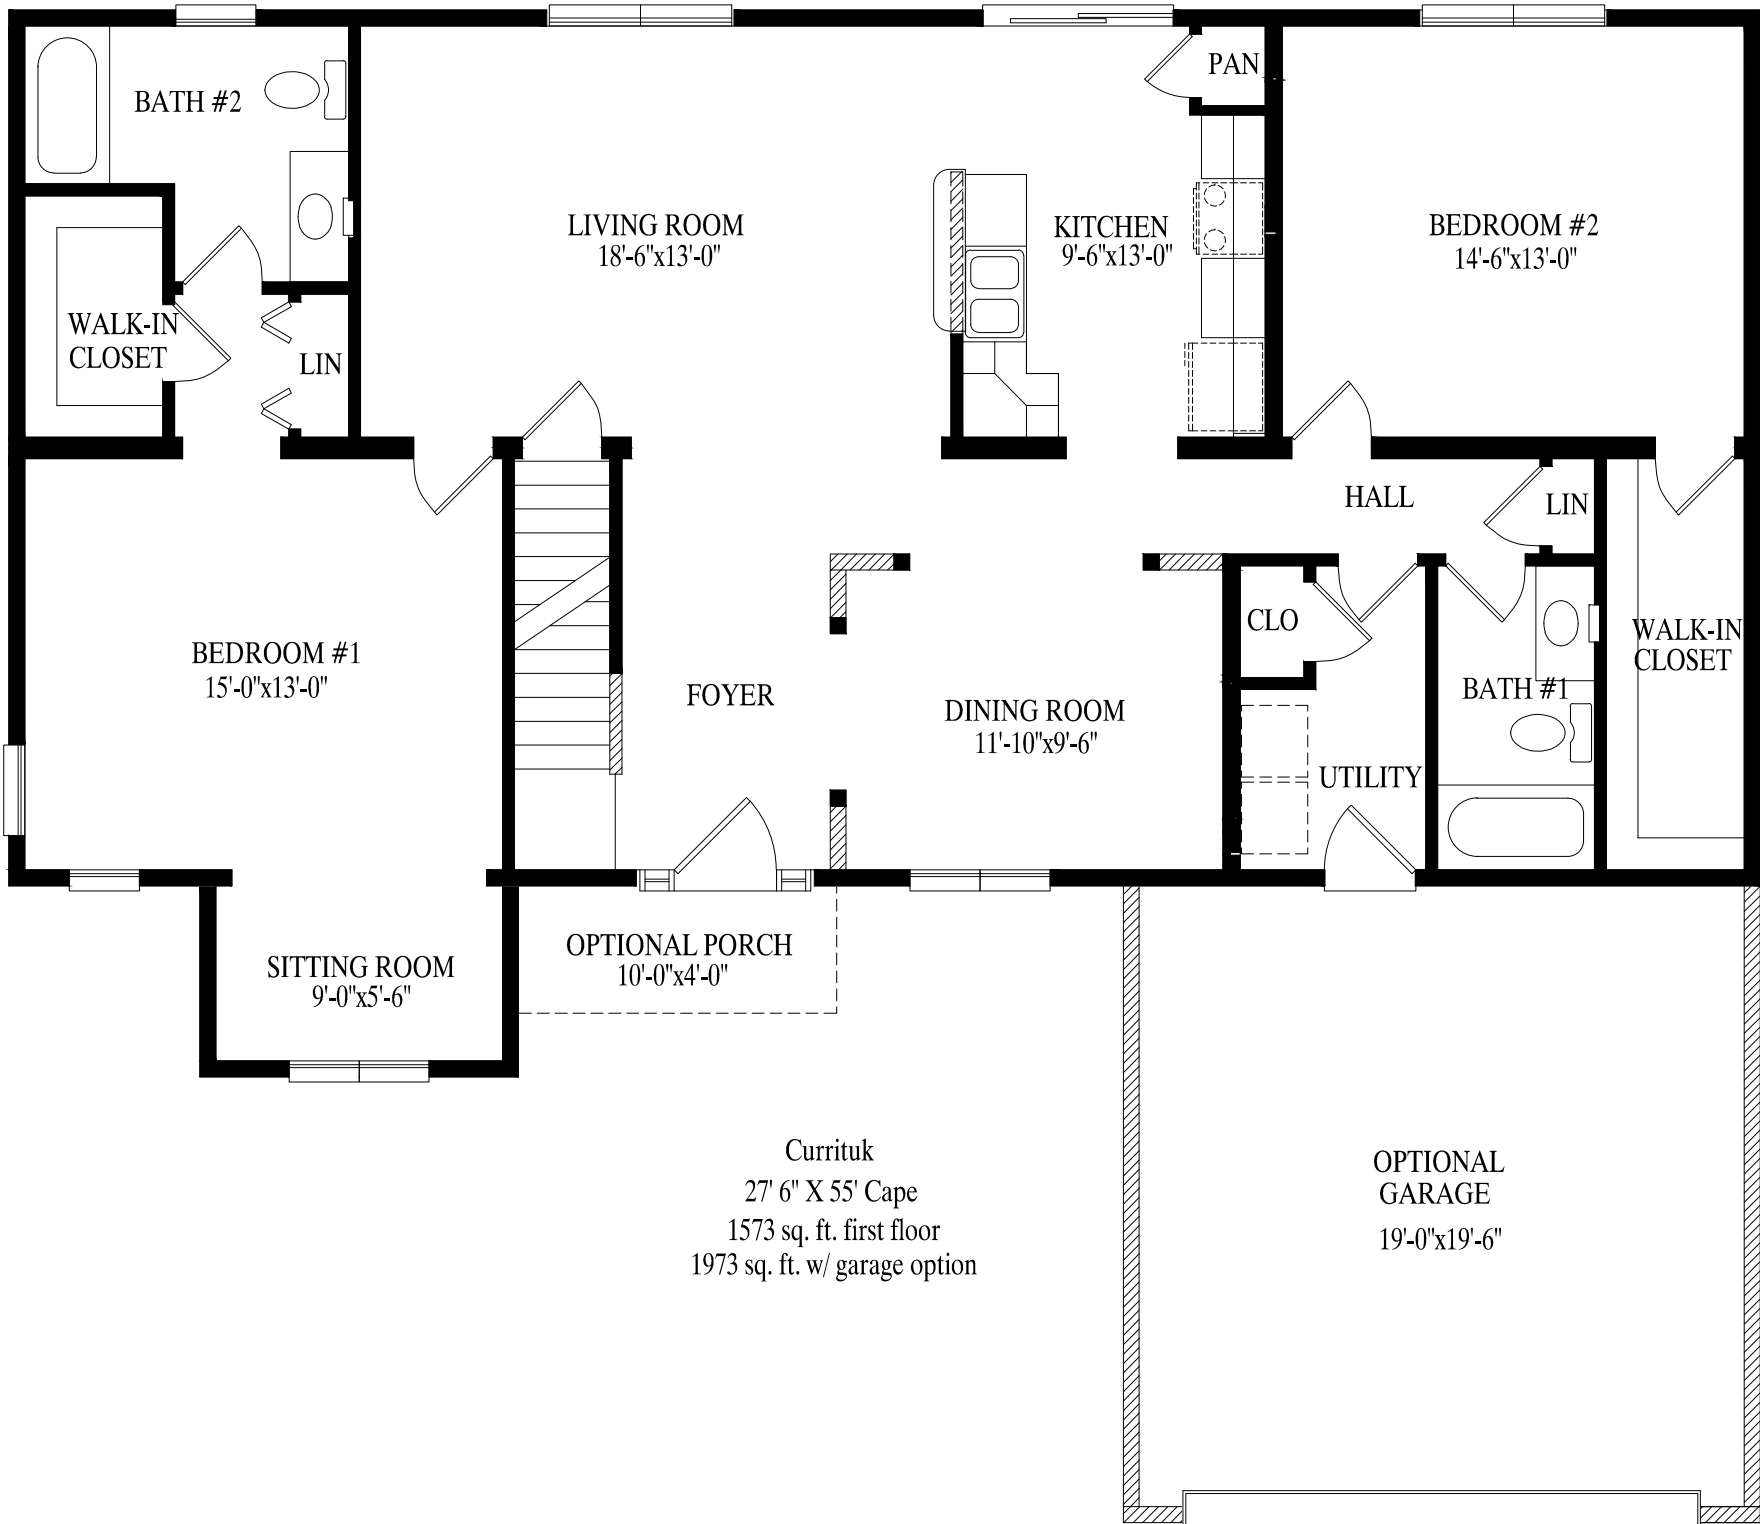

# *"The Curritik"*

Currituk  
 27' 6" X 55' Cape  
 1573 sq. ft. first floor  
 1973 sq. ft. w/ garage option

OPTIONAL  
 GARAGE  
 19'-0"x19'-6"

Proposed 2nd Floor - 900 sq. ft.  
w/ garage option - 1103 sq. ft.

OPT.  
STORAGE  
W/GARAGE  
OPT.