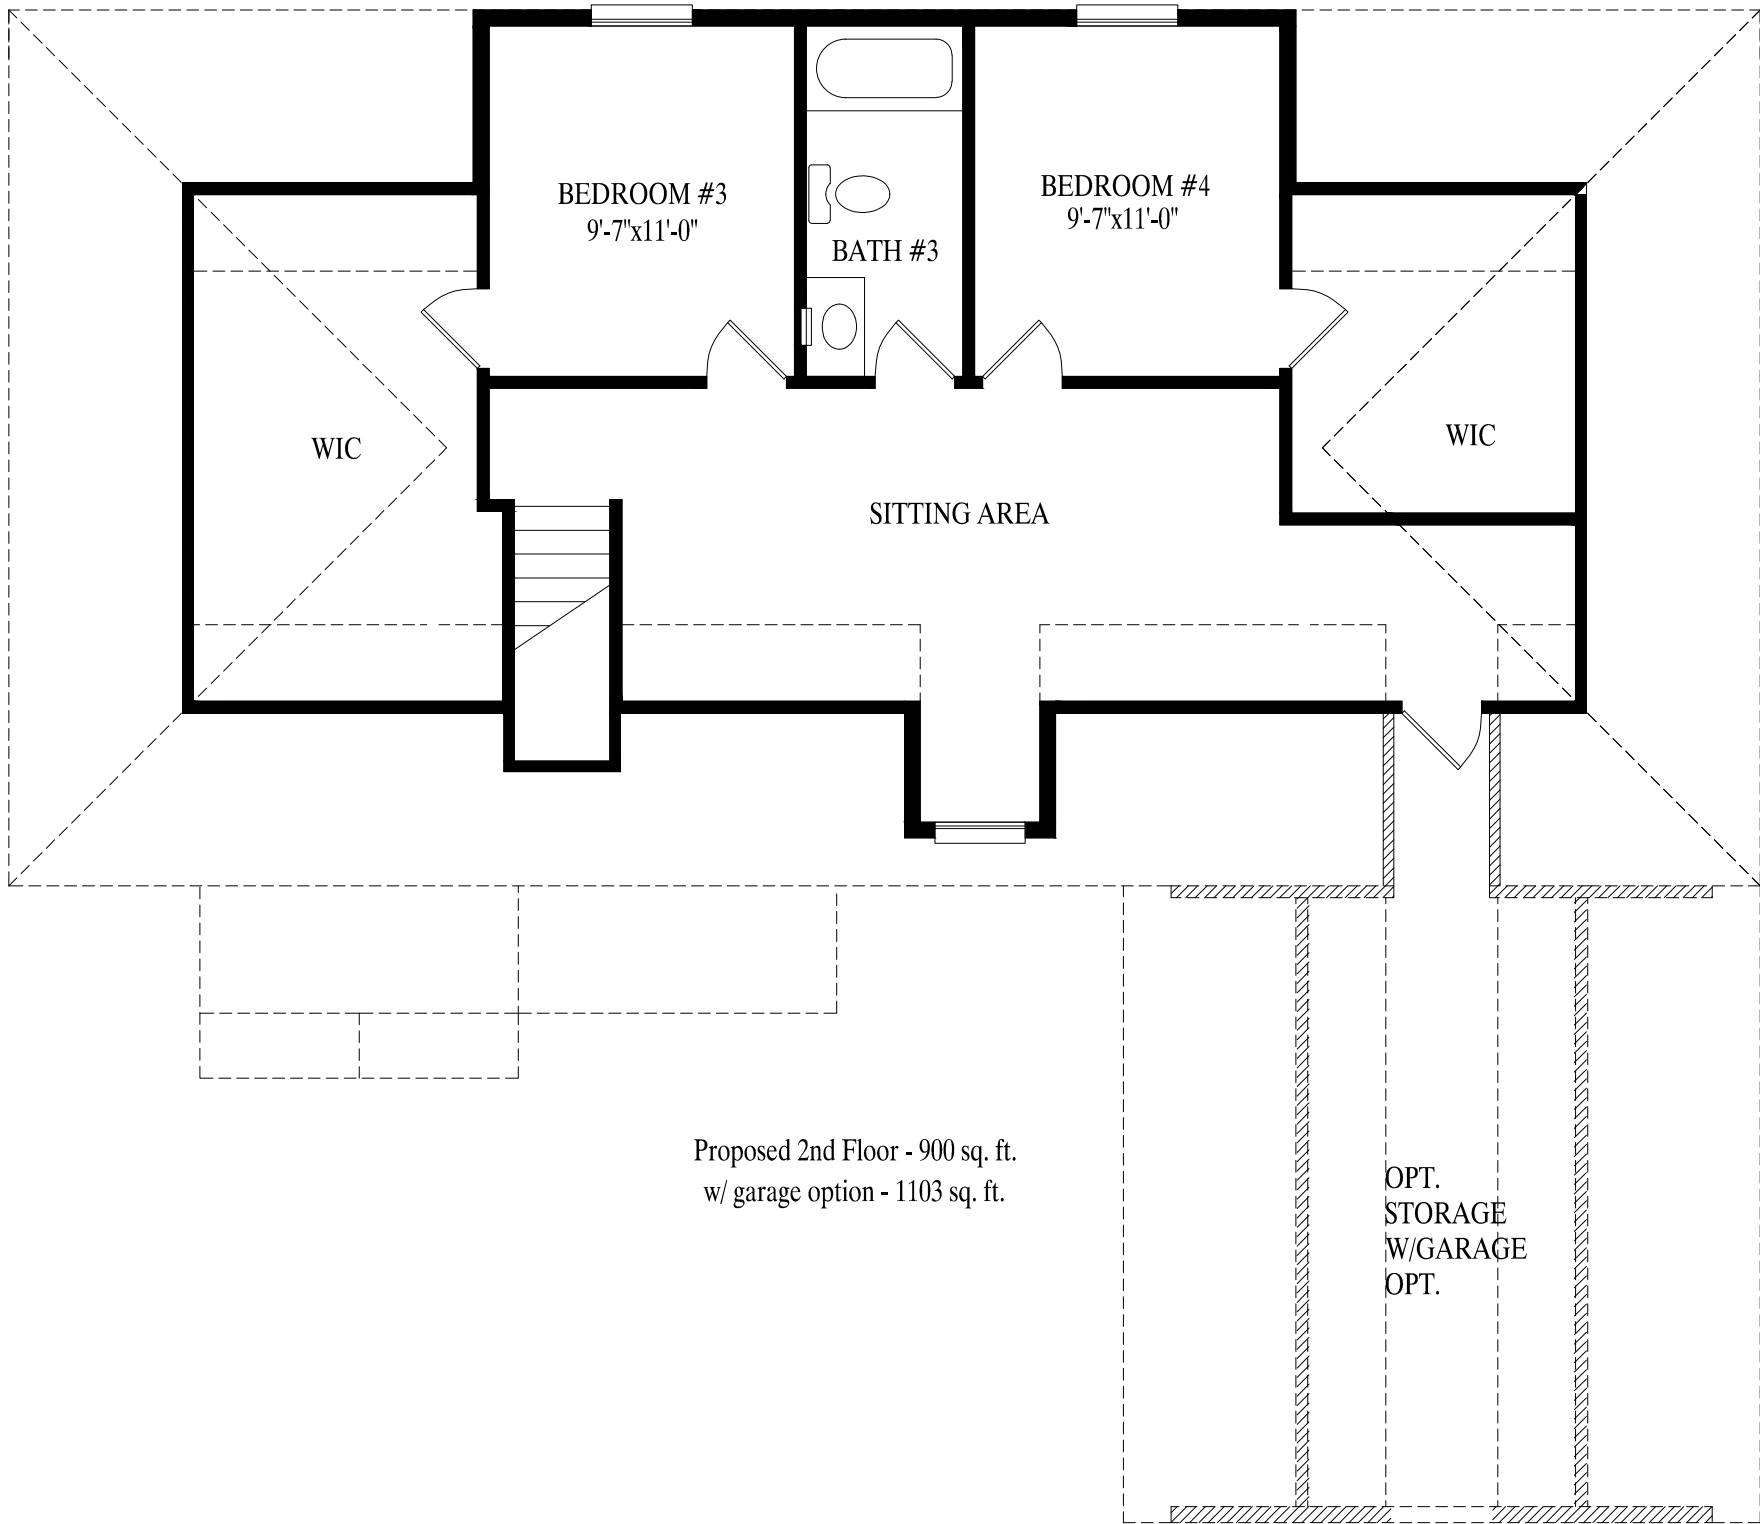

# *"The Curritik"*

Currituk  
 27' 6" X 55' Cape  
 1573 sq. ft. first floor  
 1973 sq. ft. w/ garage option

OPTIONAL  
 GARAGE  
 19'-0"x19'-6"

Proposed 2nd Floor - 900 sq. ft.  
w/ garage option - 1103 sq. ft.

OPT.  
STORAGE  
W/GARAGE  
OPT.