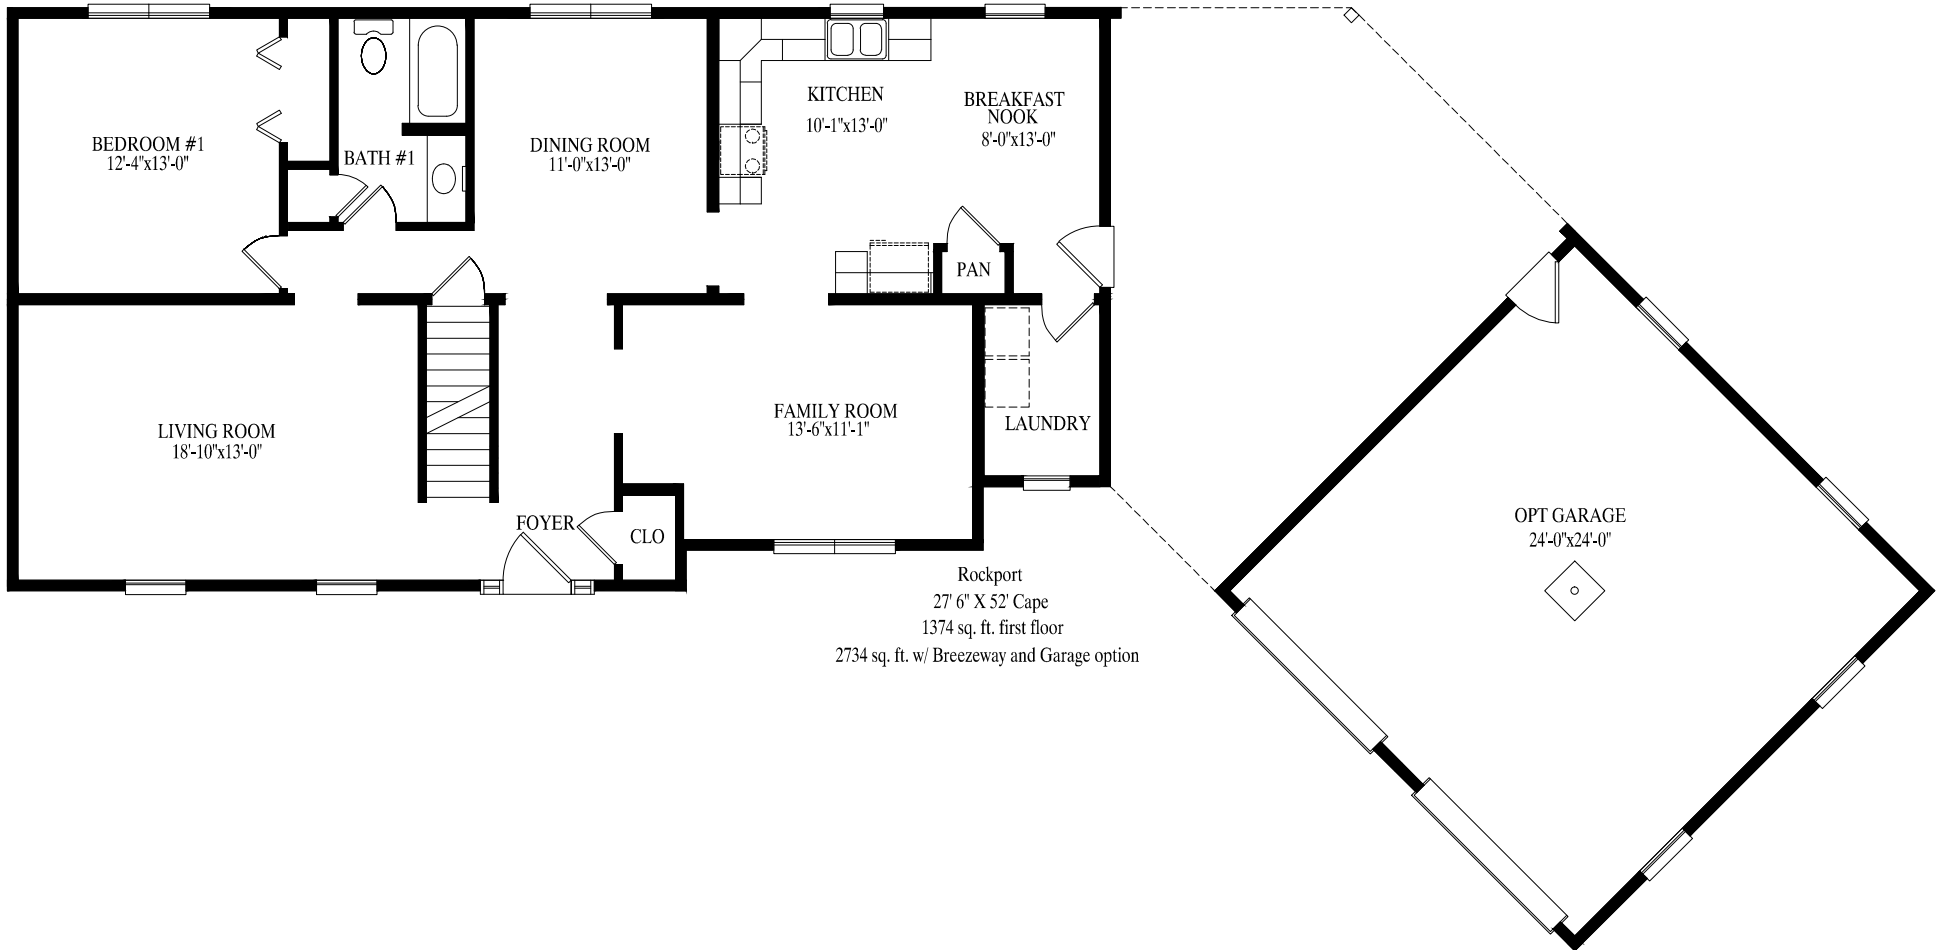

# *“Rockport”*

BEDROOM #2  
14'-11"x15'-11"

BEDROOM #3  
16'-8"x14'-0"

BATH #2

HALL

WALK-IN  
CLOSET

CLO

LIN

CLO

Proposed 2nd Floor - 903 sq. ft.