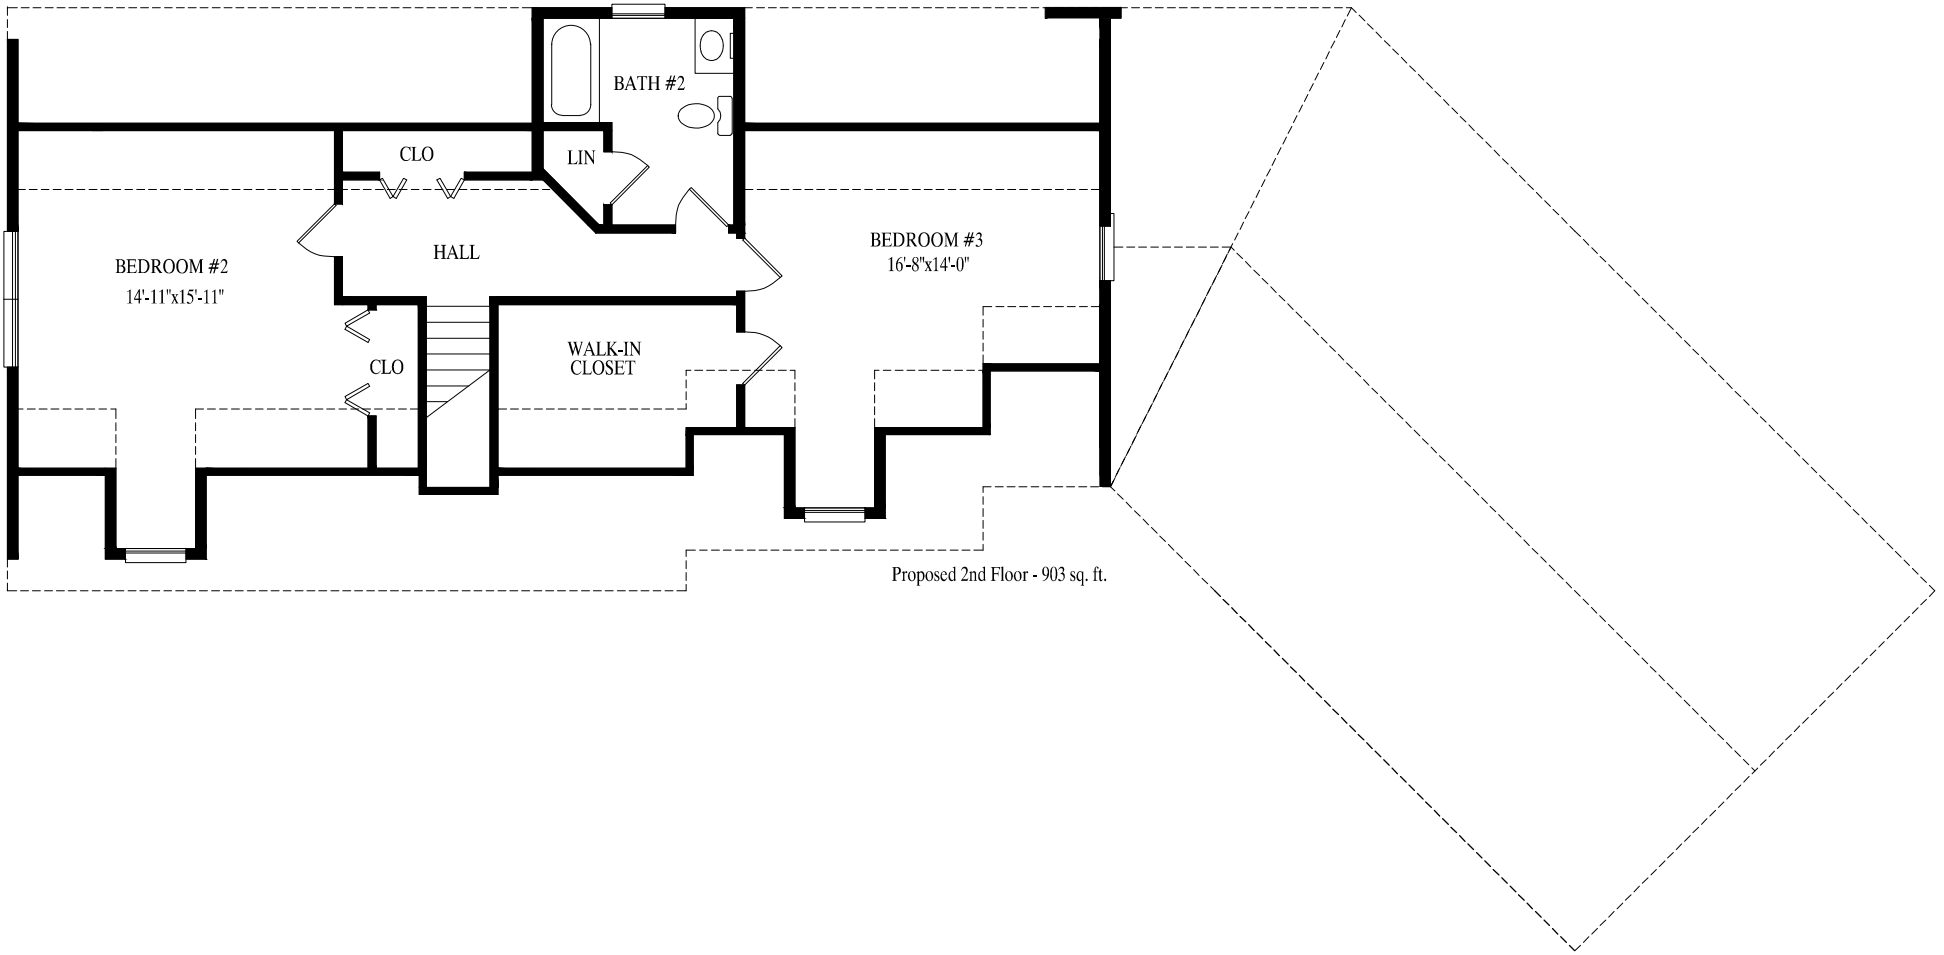

# *“Rockport”*

BEDROOM #2  
14'-11"x15'-11"

BEDROOM #3  
16'-8"x14'-0"

BATH #2

HALL

WALK-IN  
CLOSET

CLO

LIN

CLO

Proposed 2nd Floor - 903 sq. ft.