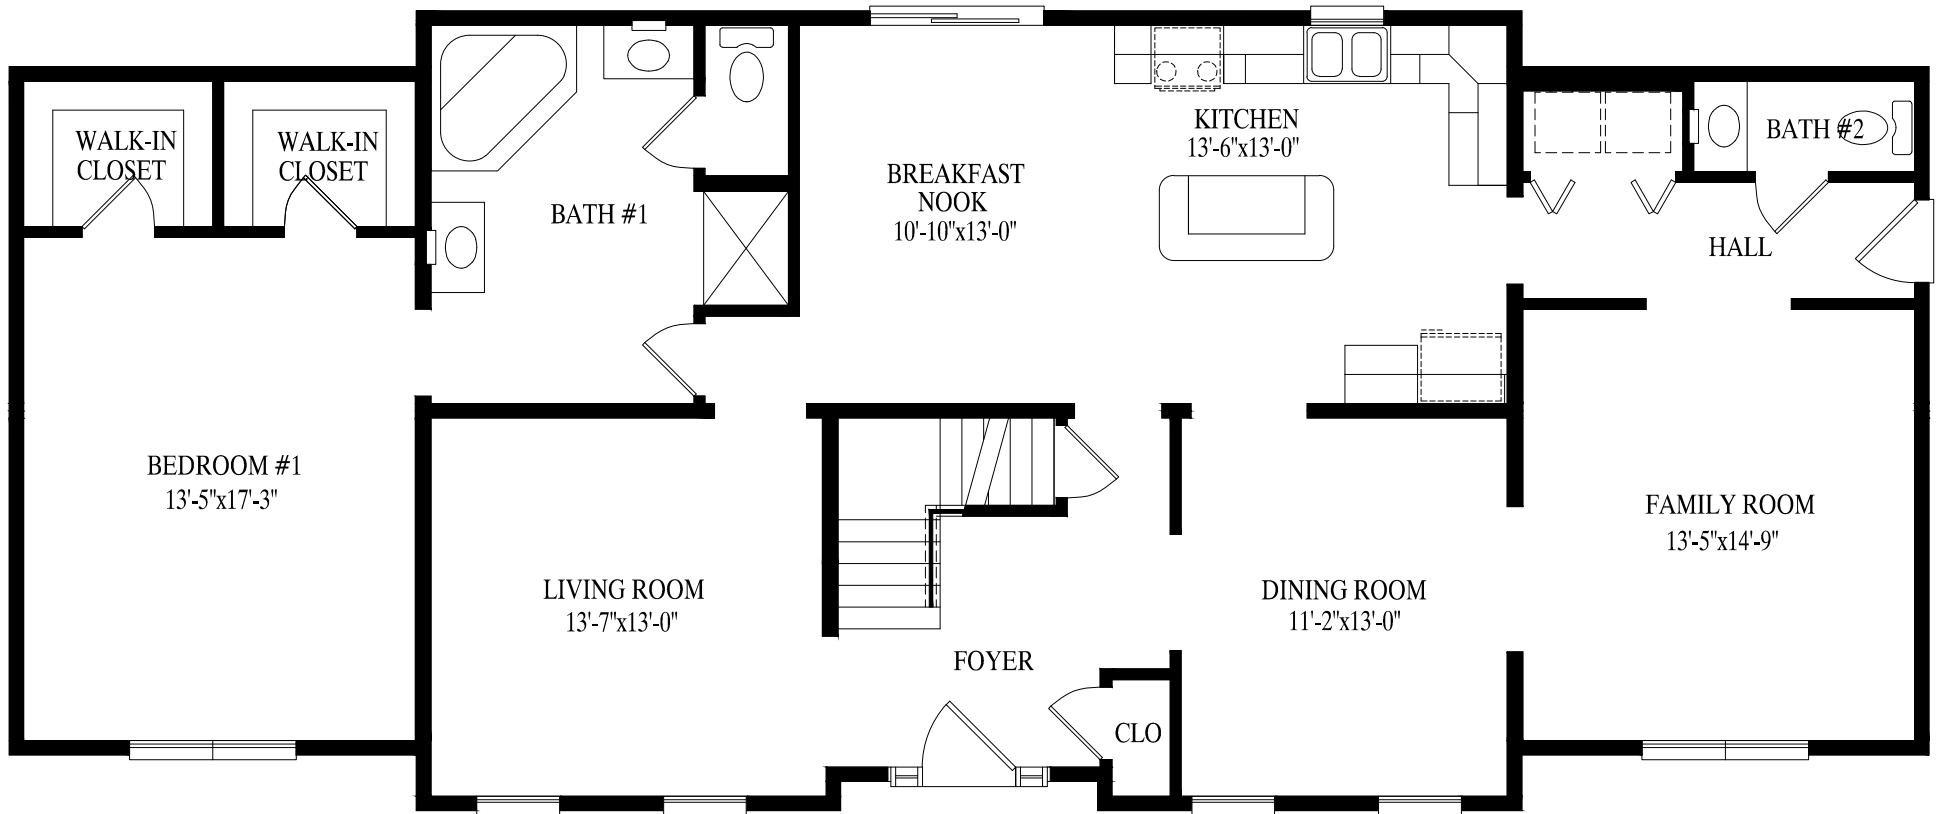

# *"The Southport"*

Southport  
27' 6" X 66' Cape  
1699 sq. ft. first floor

Proposed 2nd Floor - 1280 sq. ft.