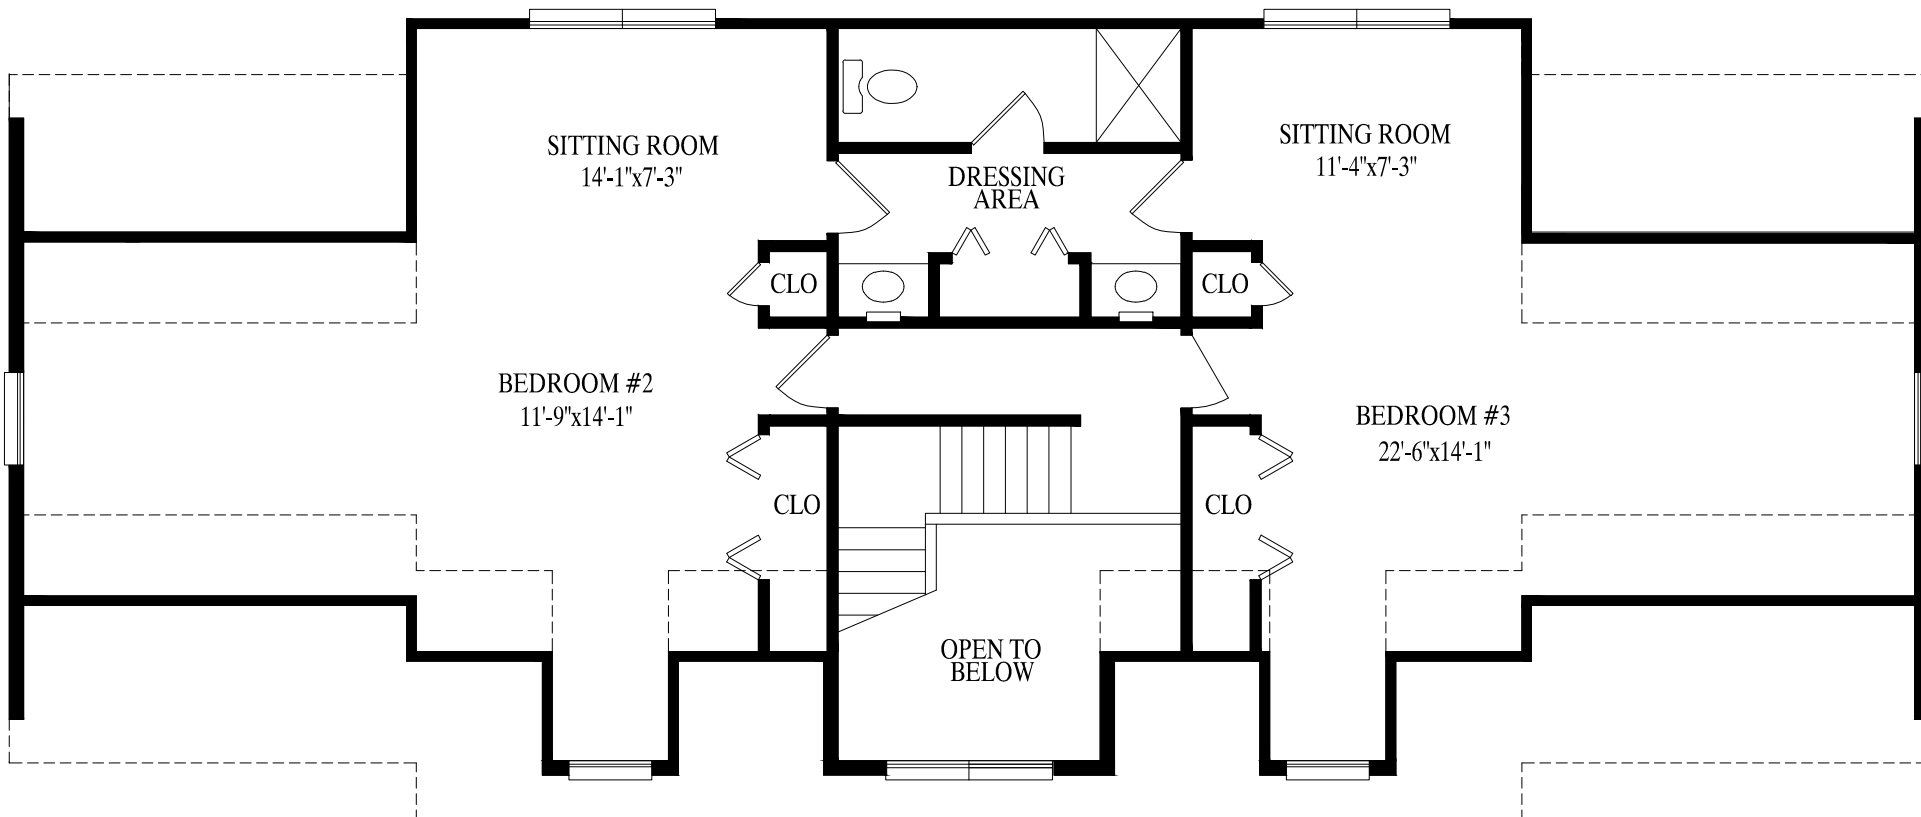

# *"The Southport"*

Southport  
27' 6" X 66' Cape  
1699 sq. ft. first floor

Proposed 2nd Floor - 1280 sq. ft.