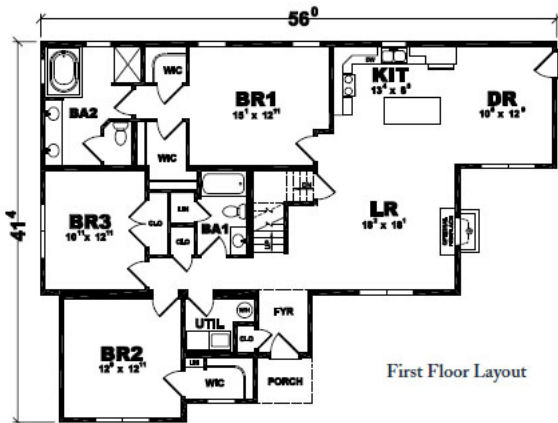

## Sullivan

**Bedrooms:** 4

**Bathrooms:** 3

**Square Feet:** 2679 sq ft

**Short Description:** In the spacious Sullivan home, you'll find room for everything – most importantly, your imagination. The four bedrooms (three downstairs, one up) each includes a walk-in closet. The master bedroom, in fact, generously provides two. The upstairs family room can serve as just that ... or a home office, or a game room with a view. Speaking of view, you can express your own with optional dormers, fireplace, porch and other details inside and out.