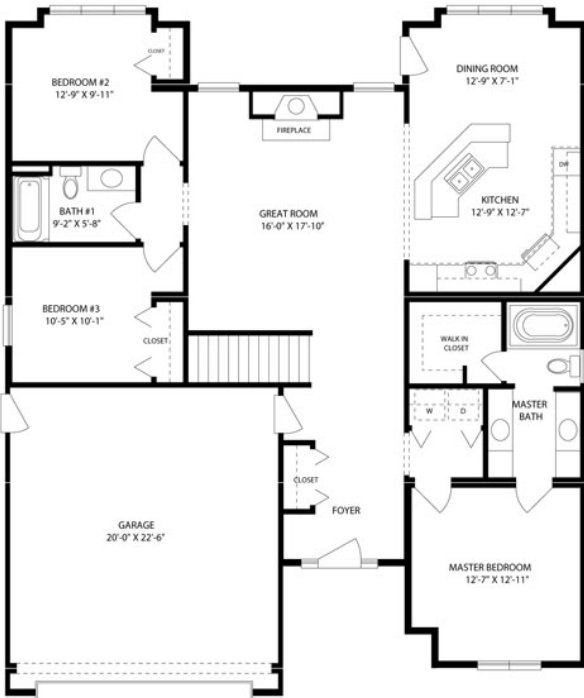

Buttonwood

Bedrooms: 3

Bathrooms: 2

Square Feet: 1529 sq ft

Short Description:

OPTIONAL KITCHEN

OPTIONAL MASTER BATH