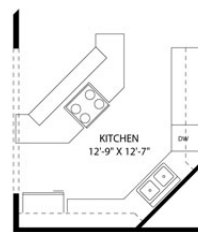

Buttonwood

Bedrooms: 3

Bathrooms: 2

Square Feet: 1529 sq ft

Short Description:

OPTIONAL KITCHEN

OPTIONAL MASTER BATH