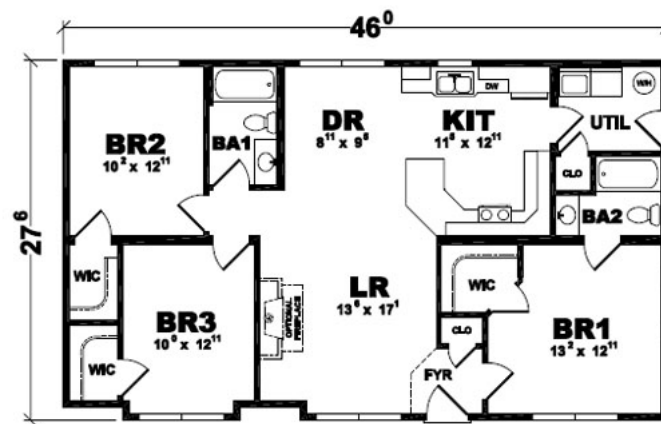

Gordon

Bedrooms: 3

Bathrooms: 2

Square Feet: 1256 sq ft

Short Description: With classic architectural detailing and ample living space, the Gordon home combines modern efficiency with timeless style. The inviting foyer opens into a spacious living room flanked by two of the Gordon's three bedrooms, each featuring a generous walk-in closet. With optional fireplace and open dining room, this design is a one-story dream home come true.

First Floor Layout

Basement Stair Option

Gordon