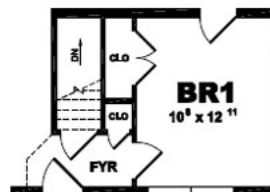

Gordon

Bedrooms: 3

Bathrooms: 2

Square Feet: 1256 sq ft

Short Description: With classic architectural detailing and ample living space, the Gordon home combines modern efficiency with timeless style. The inviting foyer opens into a spacious living room flanked by two of the Gordon's three bedrooms, each featuring a generous walk-in closet. With optional fireplace and open dining room, this design is a one-story dream home come true.

First Floor Layout

Basement Stair Option

Gordon