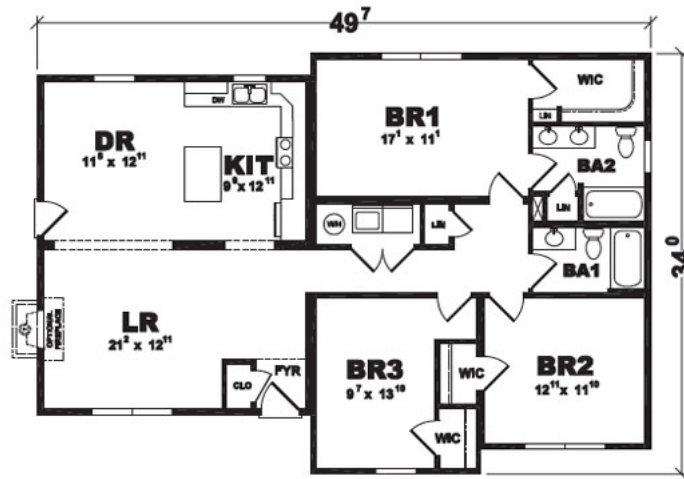

Shilon

Bedrooms: 3

Bathrooms: 2

Square Feet: 1515 sq ft

Short Description: With options including front porch and decorative dormer accents, the possibilities of the Shilon home go on and on. Use your imagination and utilize this three-bedroom, twobath home to suit your lifestyle. Thoughtful design touches including an ample kitchen island bordering the dining room and well-placed windows for sunlight and views make the Shilon a smart home option for anyone.

First Floor Layout

Basement Stair Option

Shilon