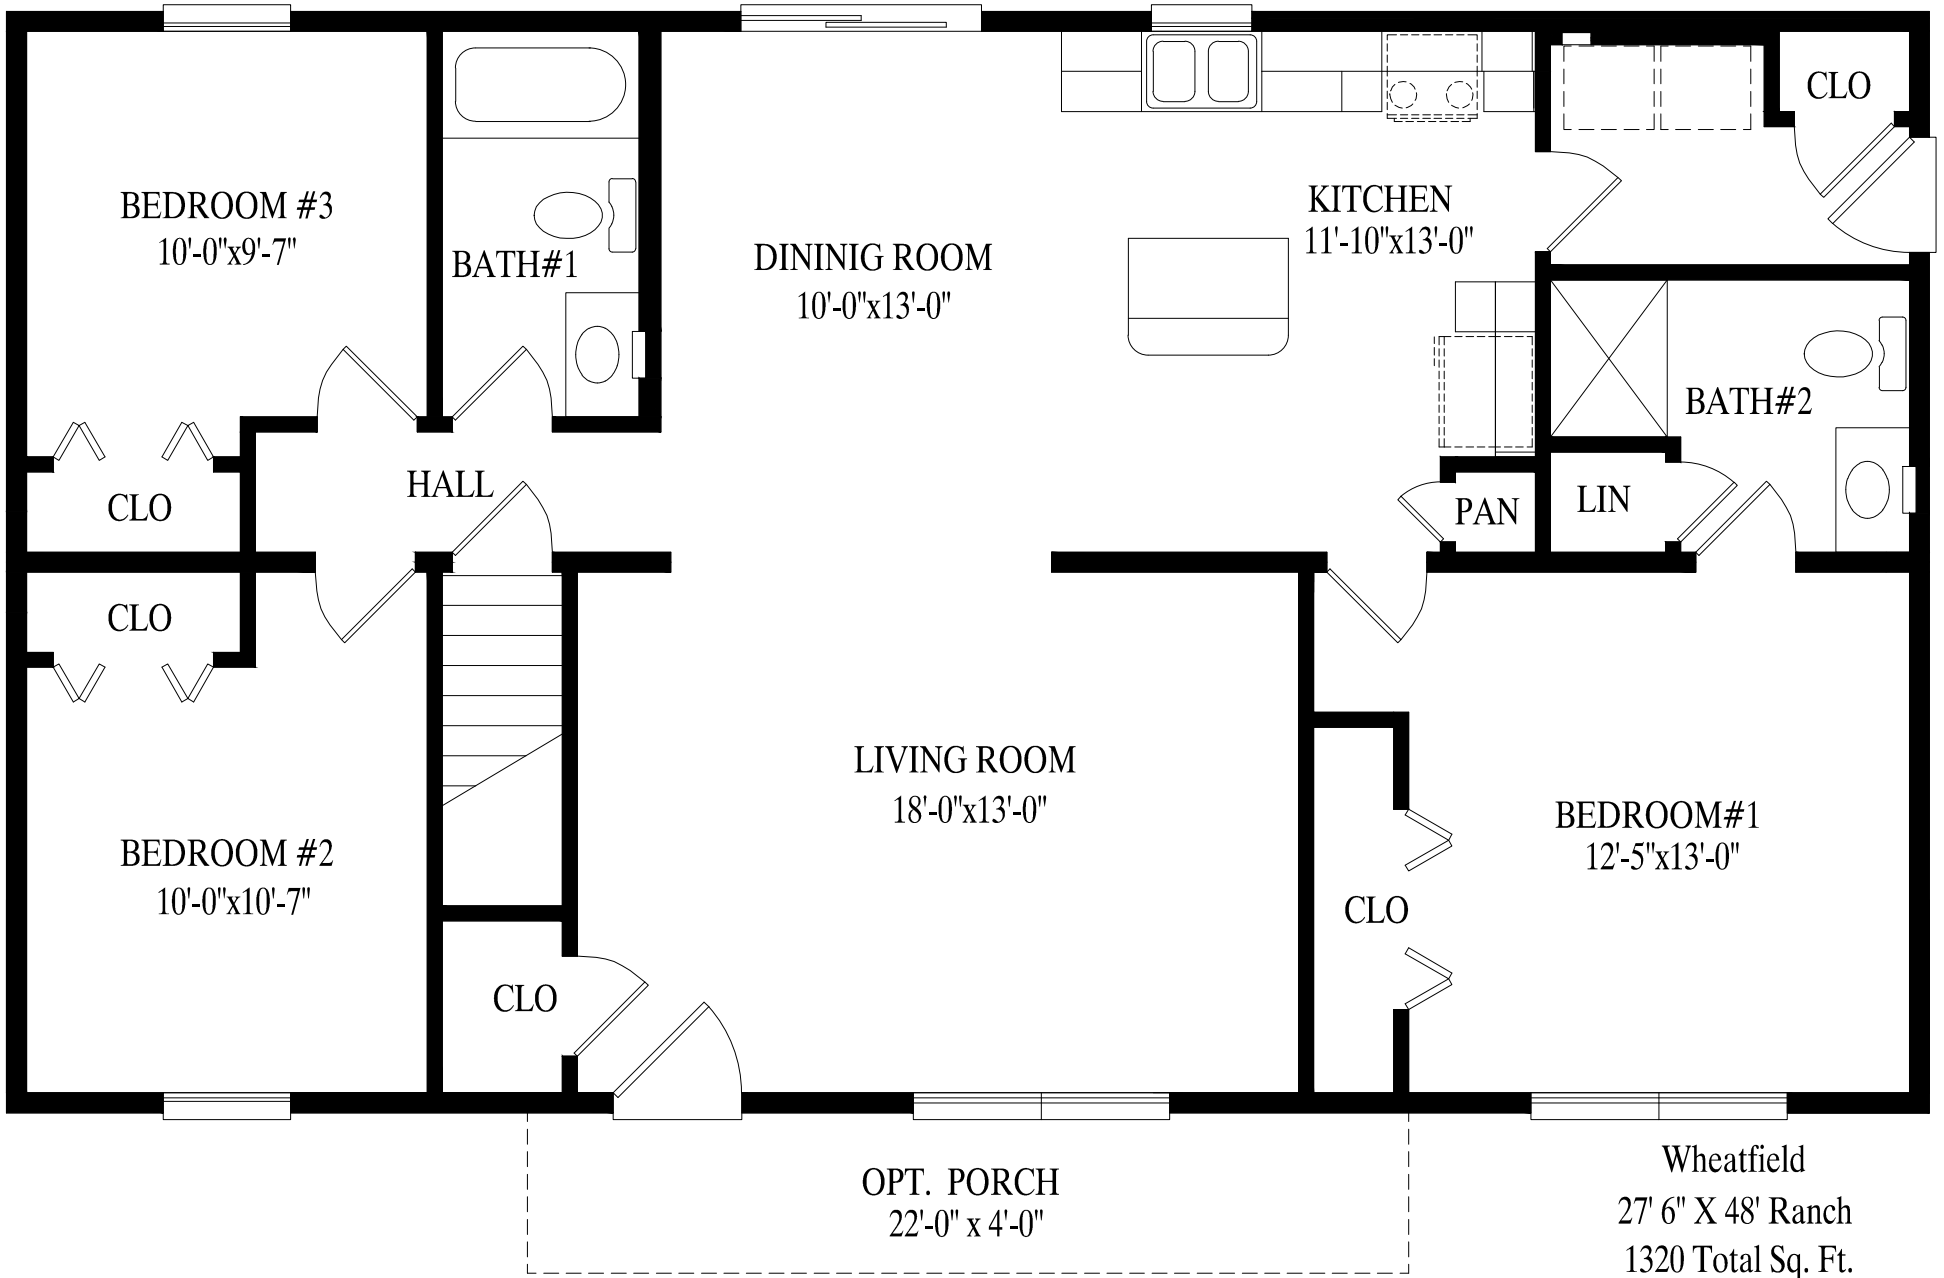

“Wheatfield”

Wheatfield
 27' 6" X 48' Ranch
 1320 Total Sq. Ft.