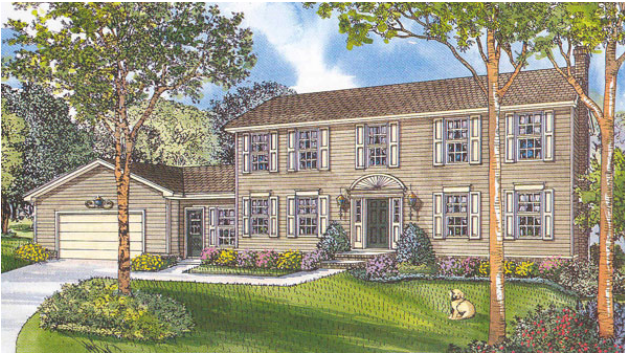

Brandywine

Bedrooms: 4

Bathrooms: 3

Square Feet: 2640 sq ft

Short Description: The open foyer design of this futuristic plan is sure to be the talk of your neighborhood. Featuring large family room, four bedrooms, convenient kitchen with breakfast area and separate laundry room.