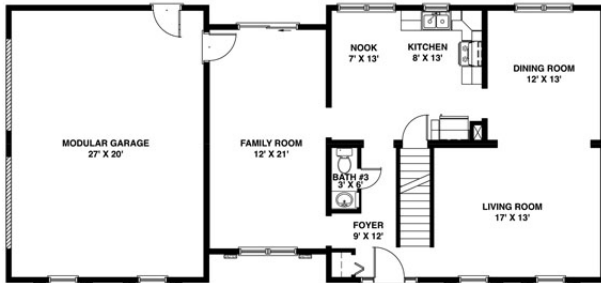

Washington

Bedrooms: 4

Bathrooms: 2 1/2

Square Feet: 1980 sq ft

Short Description: An enormous family room with sliding glass door is one of the many features of this magnificent home. The kitchen! breakfast nook combo along with the dining room, living room and half bath complete the first floor. Four bedrooms and two full baths highlight the second story.

1ST FLOOR

2ND FLOOR