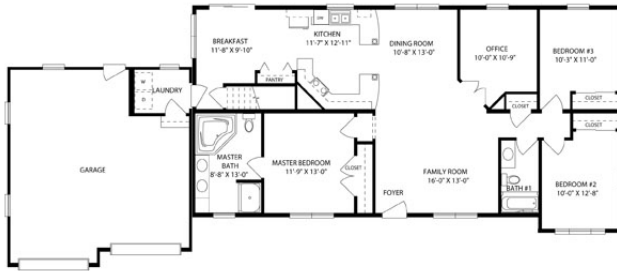

Bishop

Bedrooms: 3

Bathrooms: 2

Square Feet: 1617 sq ft

Short Description:

OPTIONAL MASTER BATH

OPTIONAL BEDROOM #4