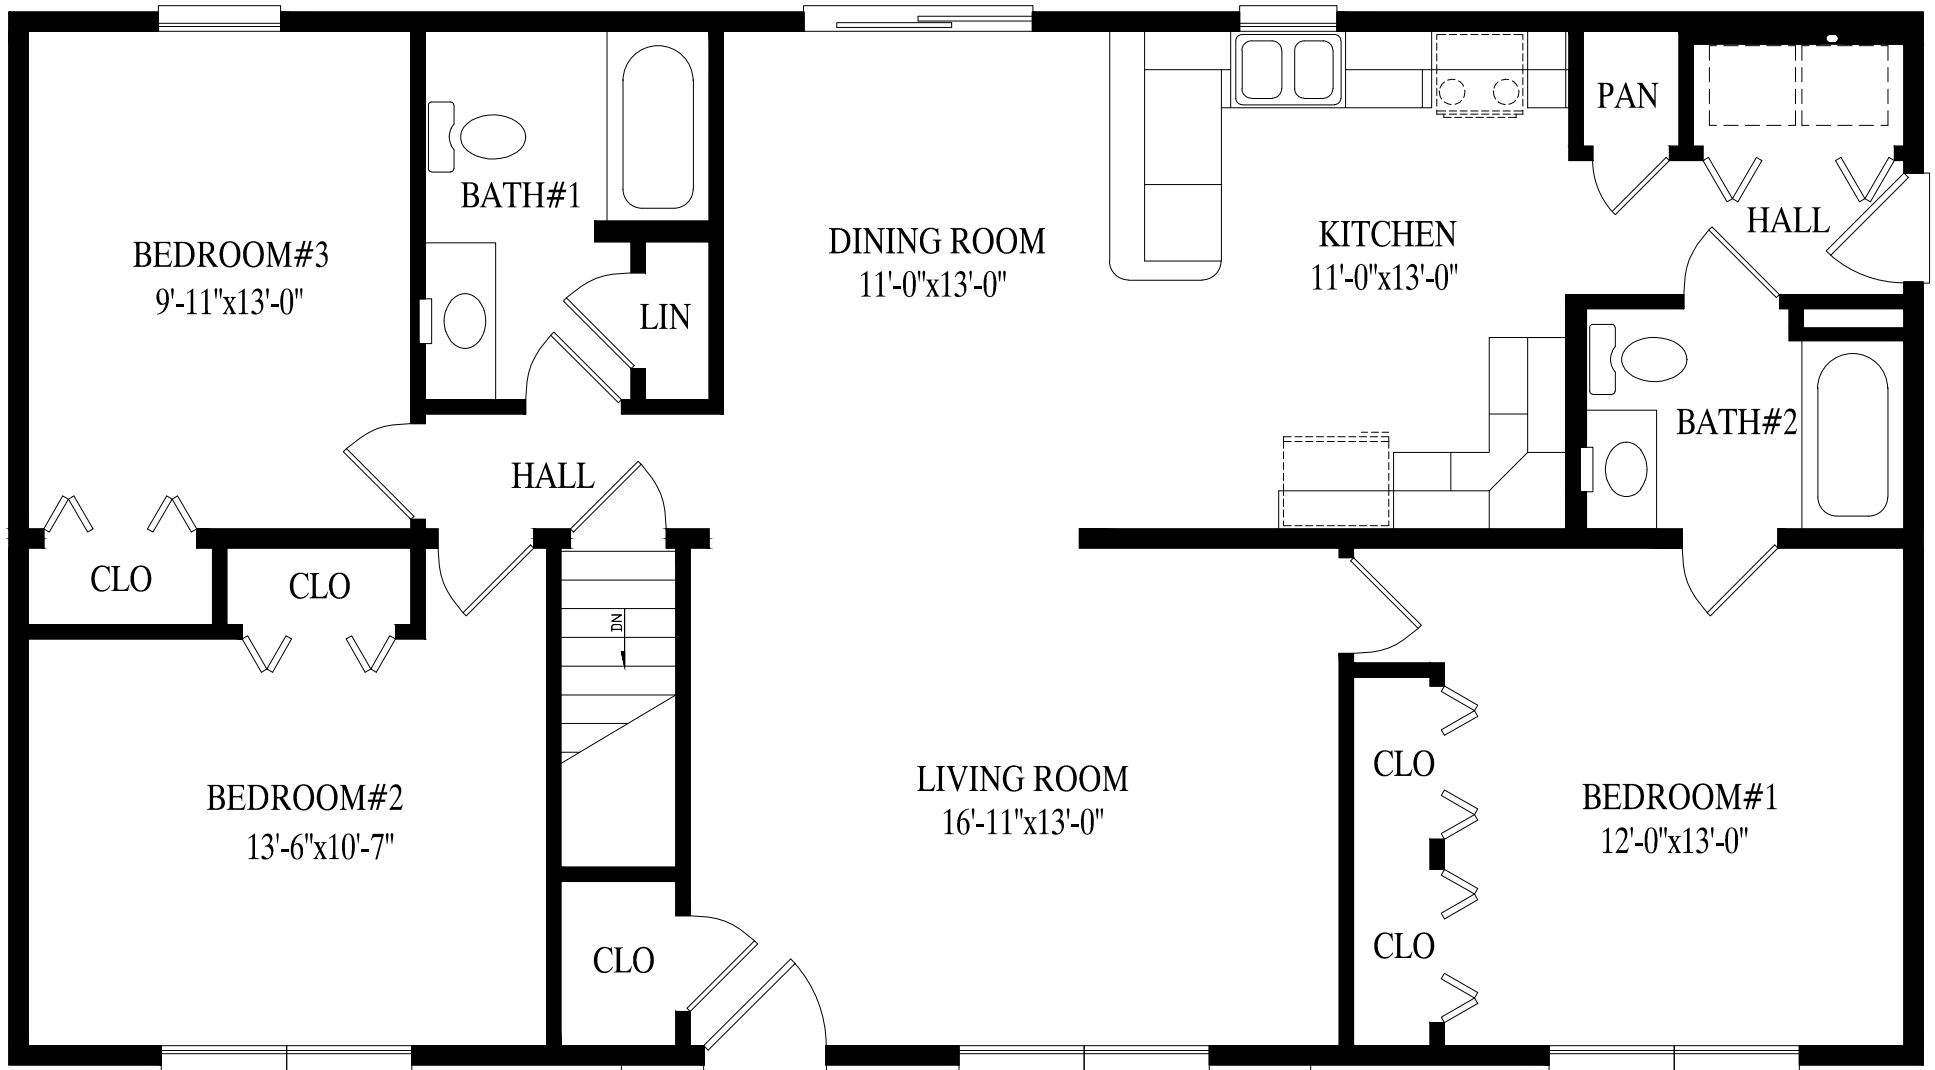

“Briar Ridge”

OPT. PORCH
18'-0" x 4'-0"

Briar Ridge
27'6" X 50' Ranch
1375 Total Sq. Ft.