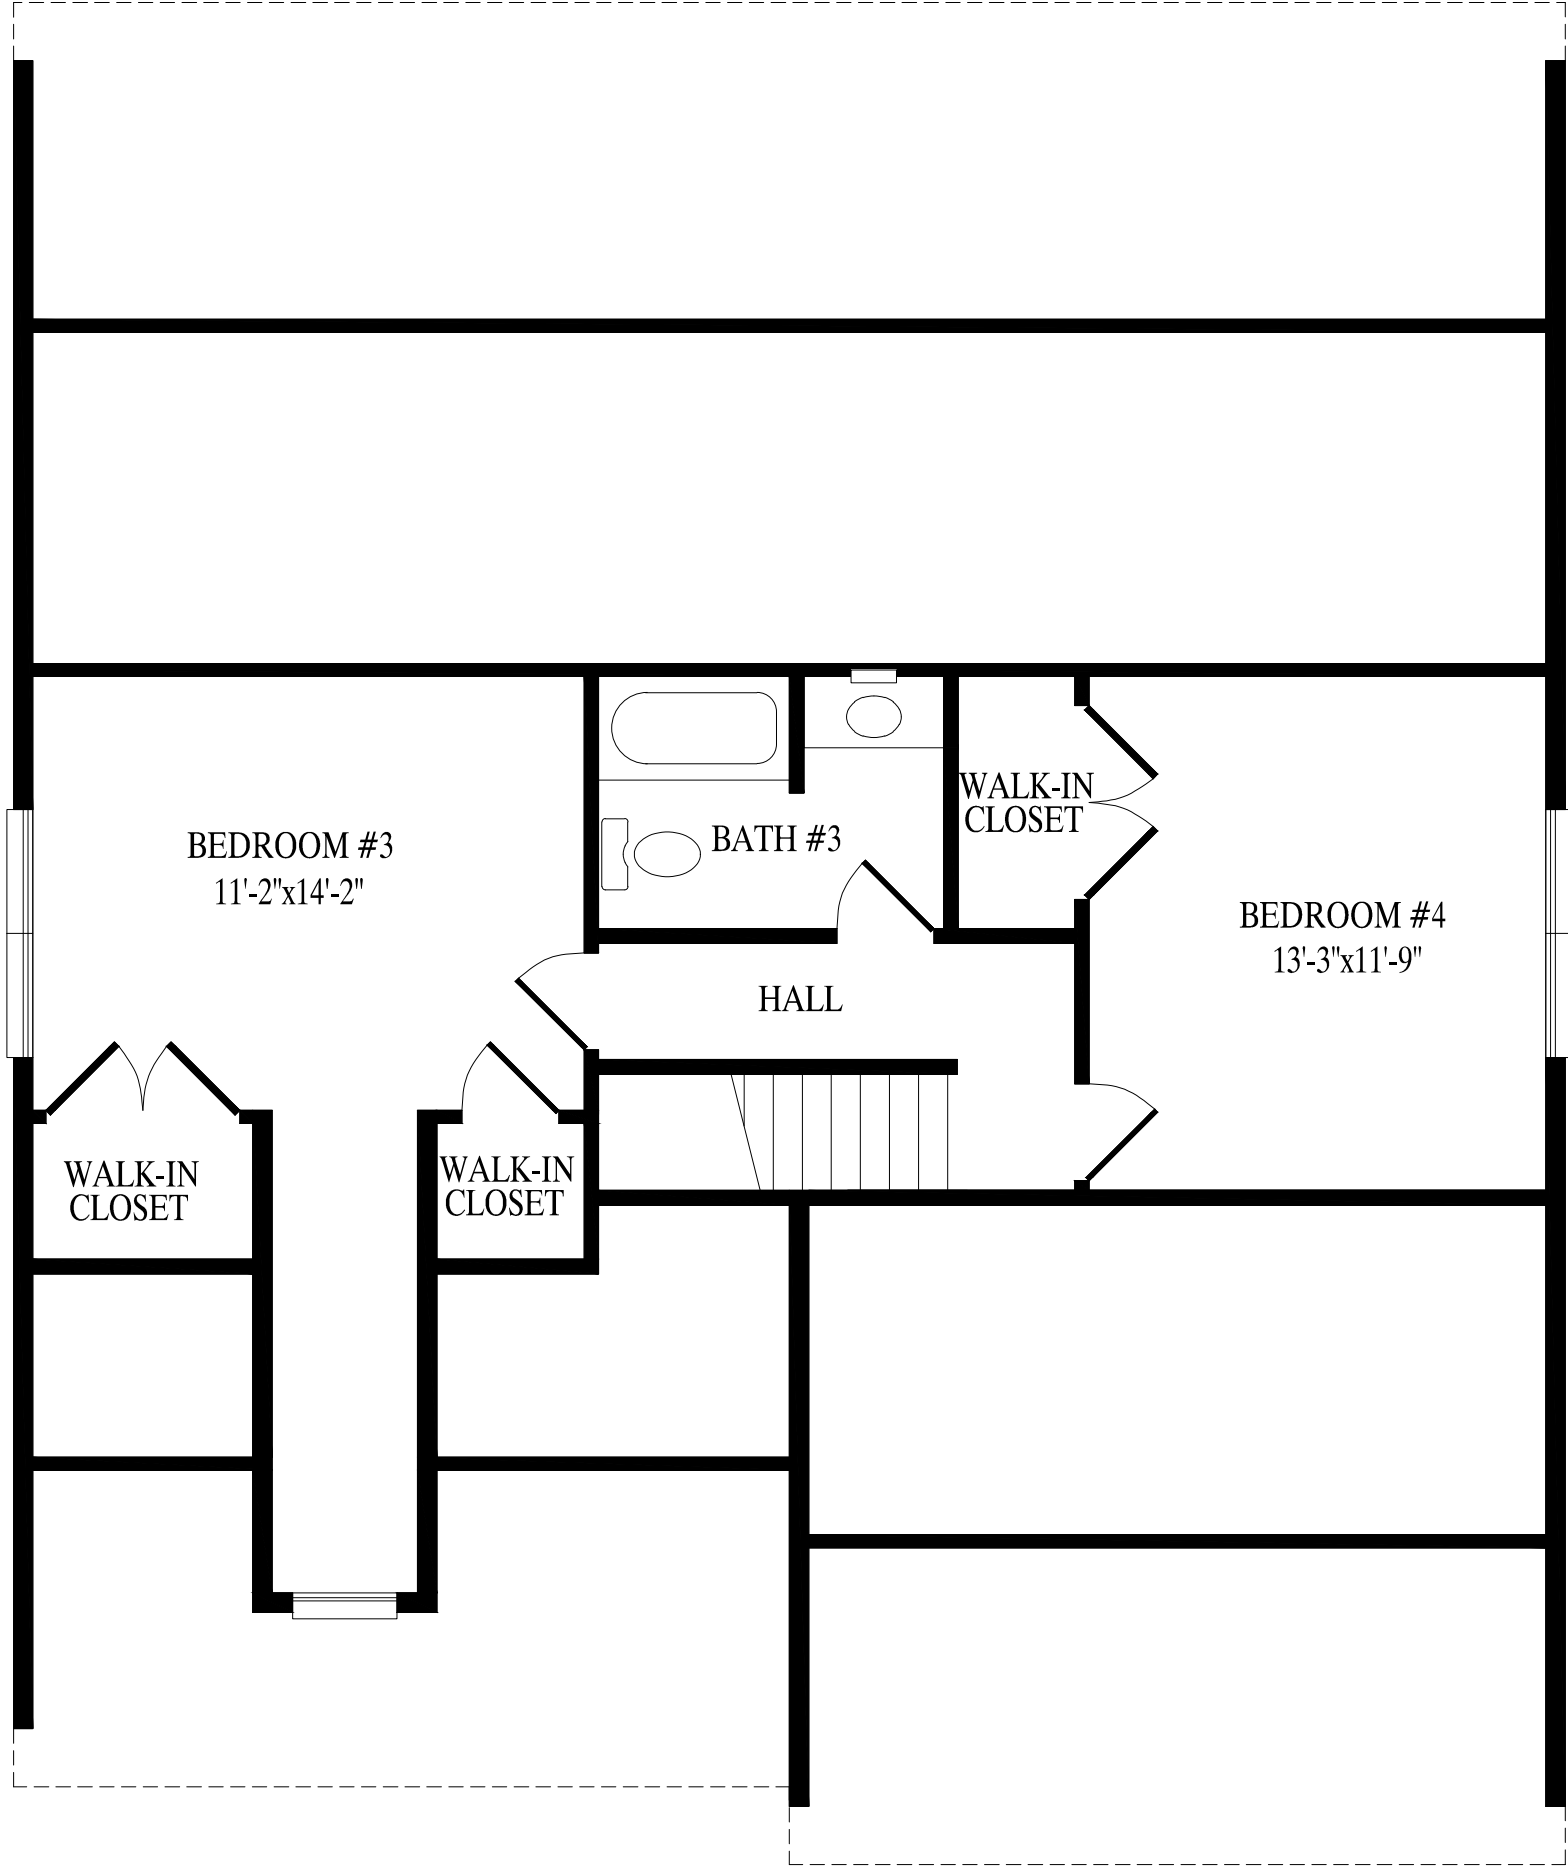

“Hemlock Hill”

Hemlock Hill
 48' X 40' Ranch
 1370 Sq. Ft. First Floor
 2010 Total Sq. Ft.

Hemlock Hill
48' X 40' Ranch
640 Sq. Ft. Second Floor
2010 Total Sq. Ft.