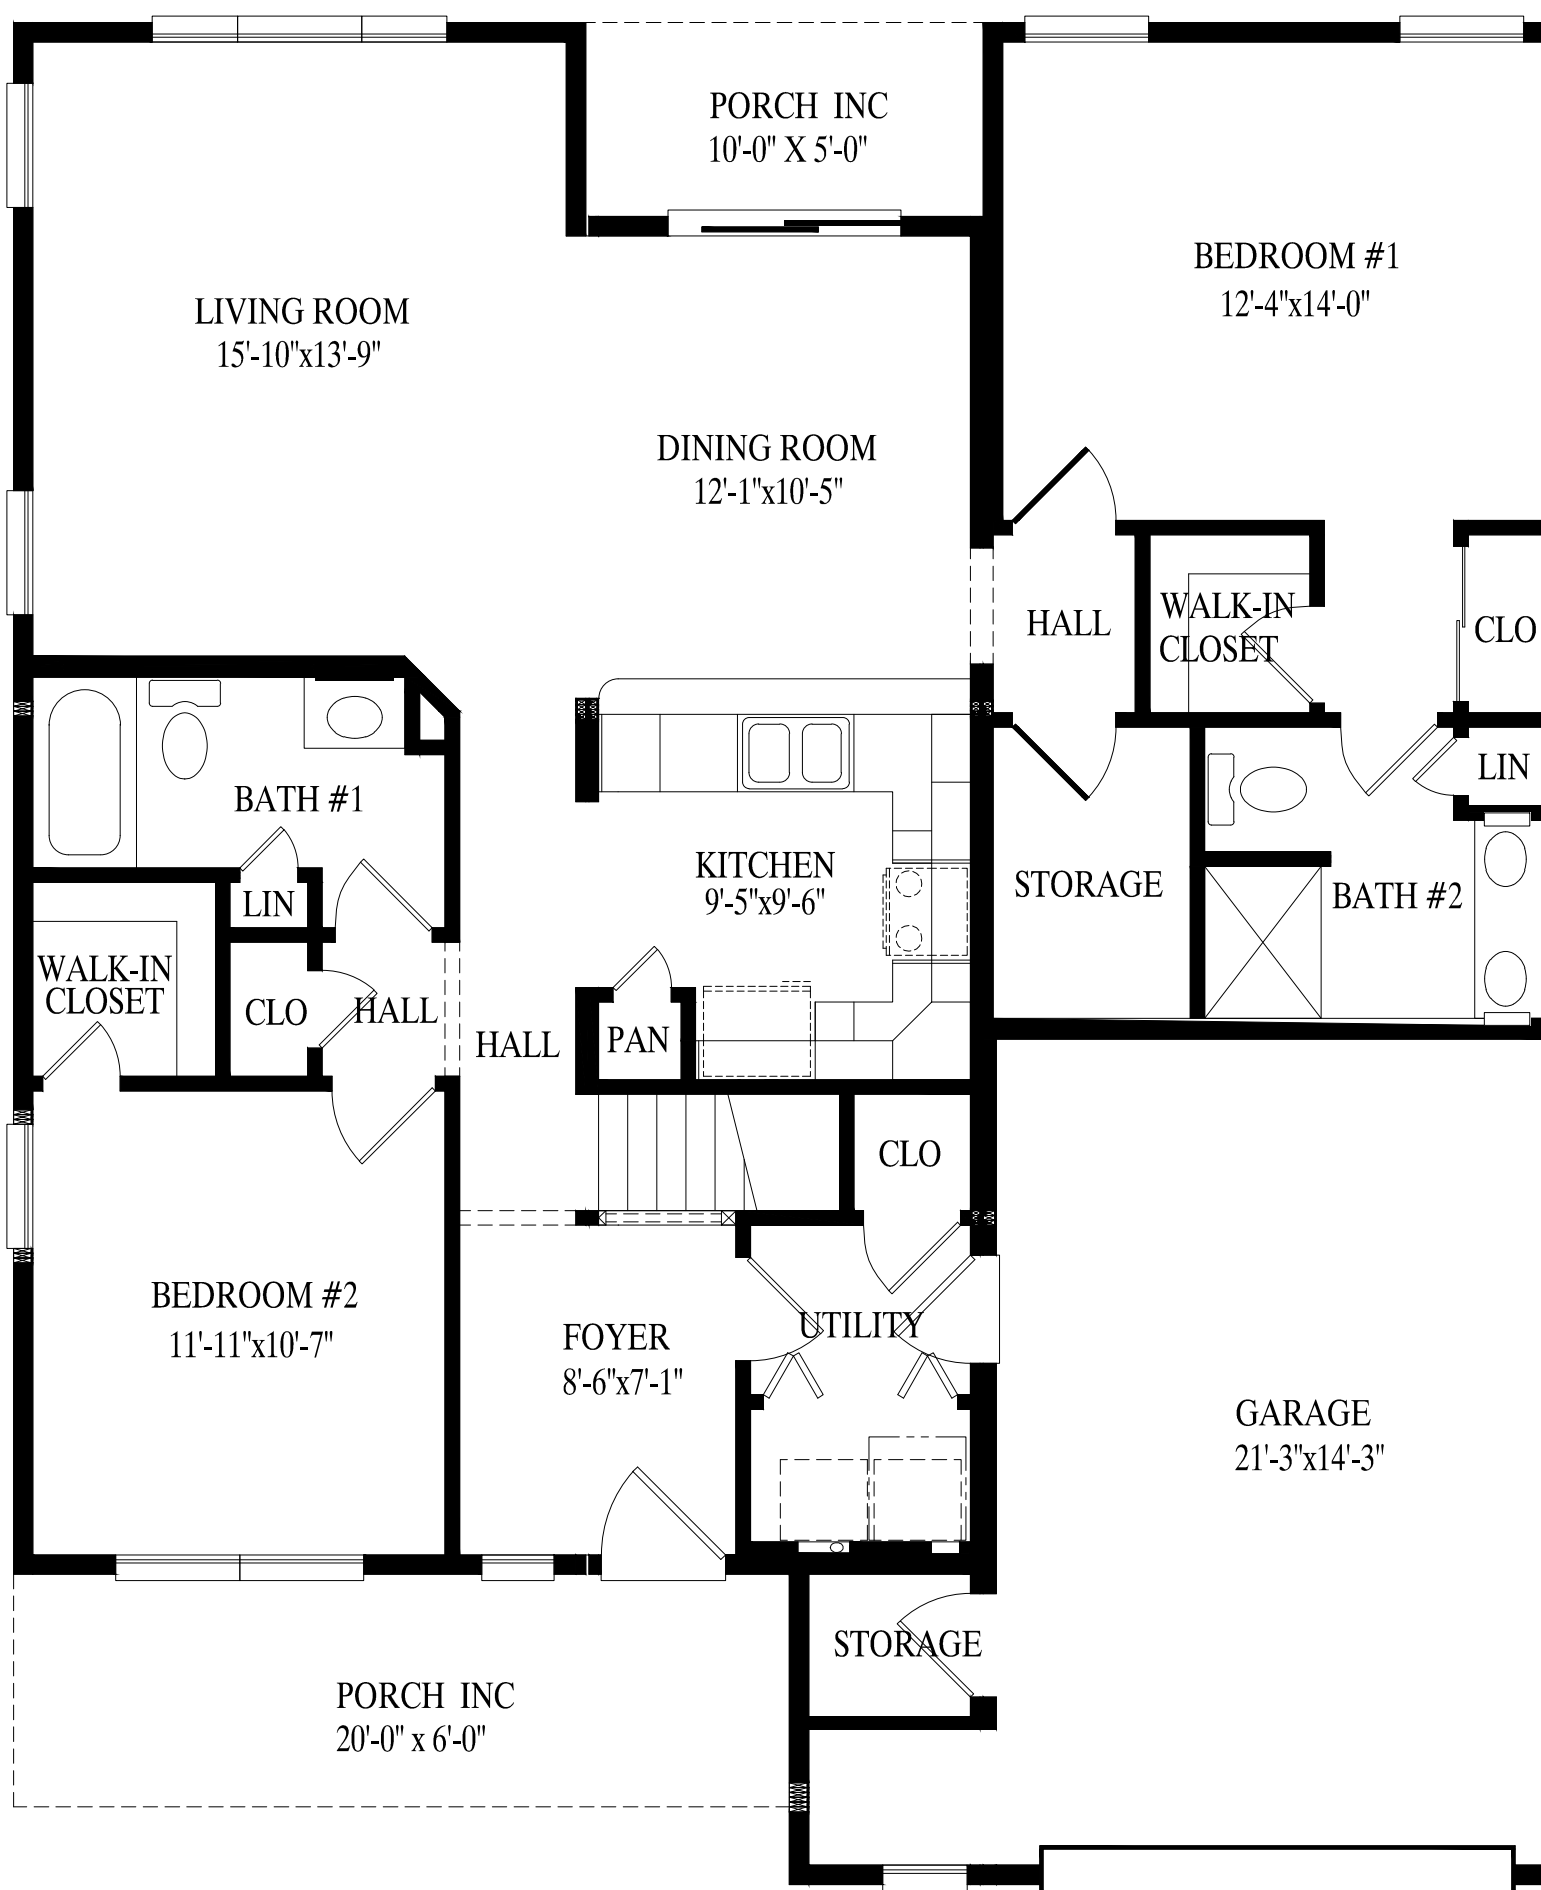

“Hemlock Hill”

Hemlock Hill
 48' X 40' Ranch
 1370 Sq. Ft. First Floor
 2010 Total Sq. Ft.

Hemlock Hill
48' X 40' Ranch
640 Sq. Ft. Second Floor
2010 Total Sq. Ft.