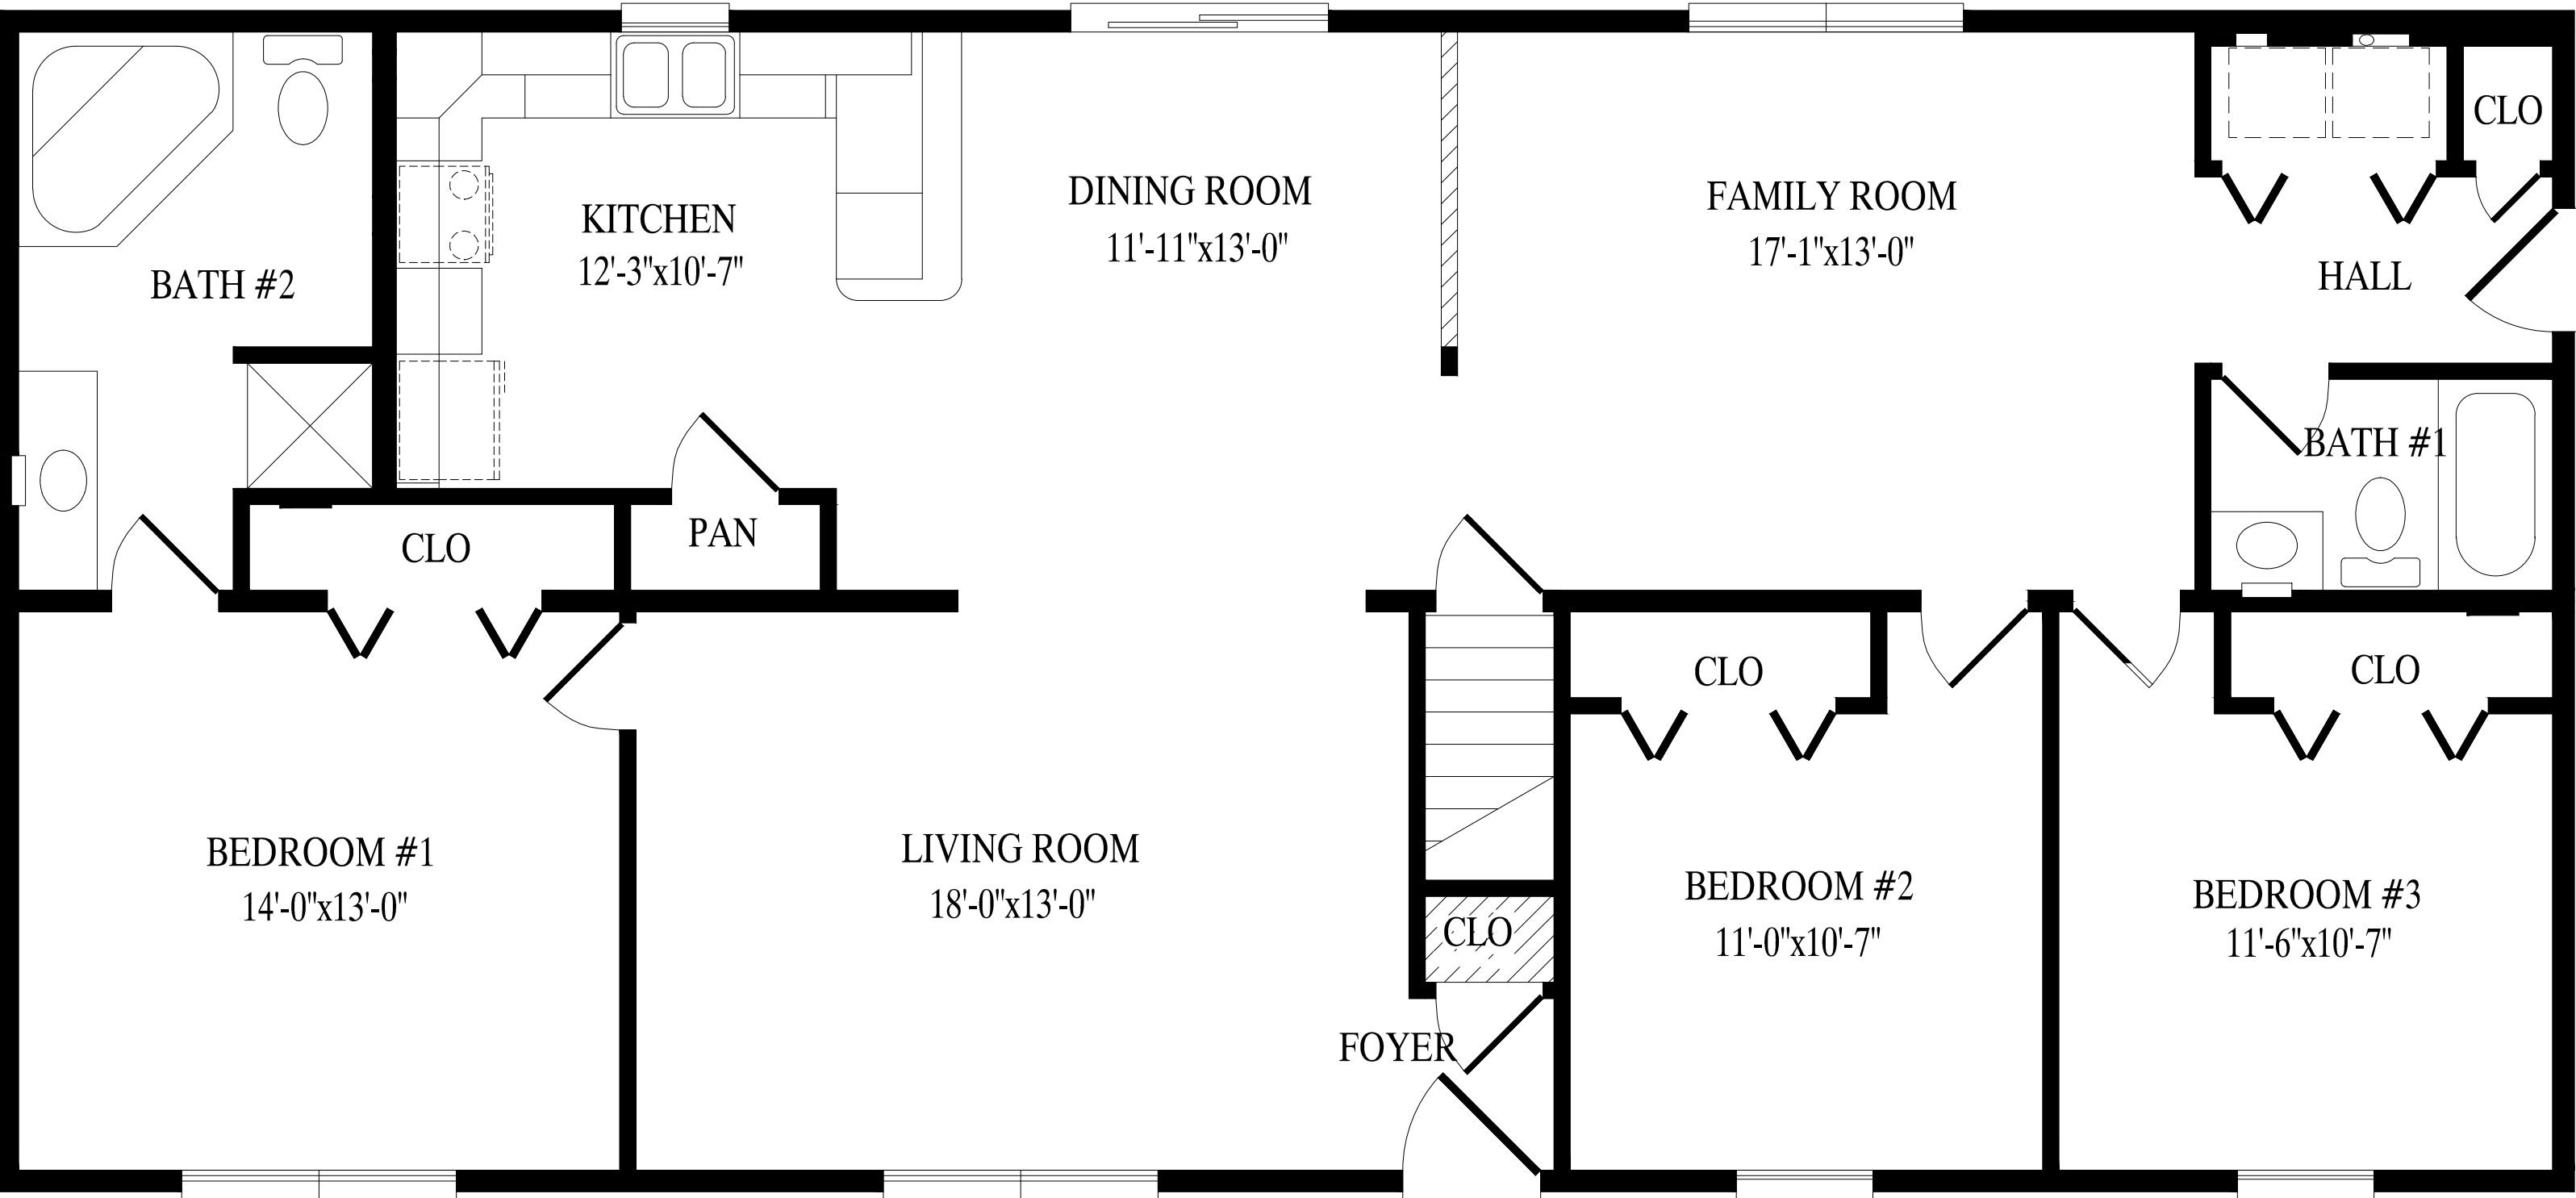

“Meadow Brook”

Meadow Brook
27' 6" X 60' Ranch
1650 Total Sq. Ft.