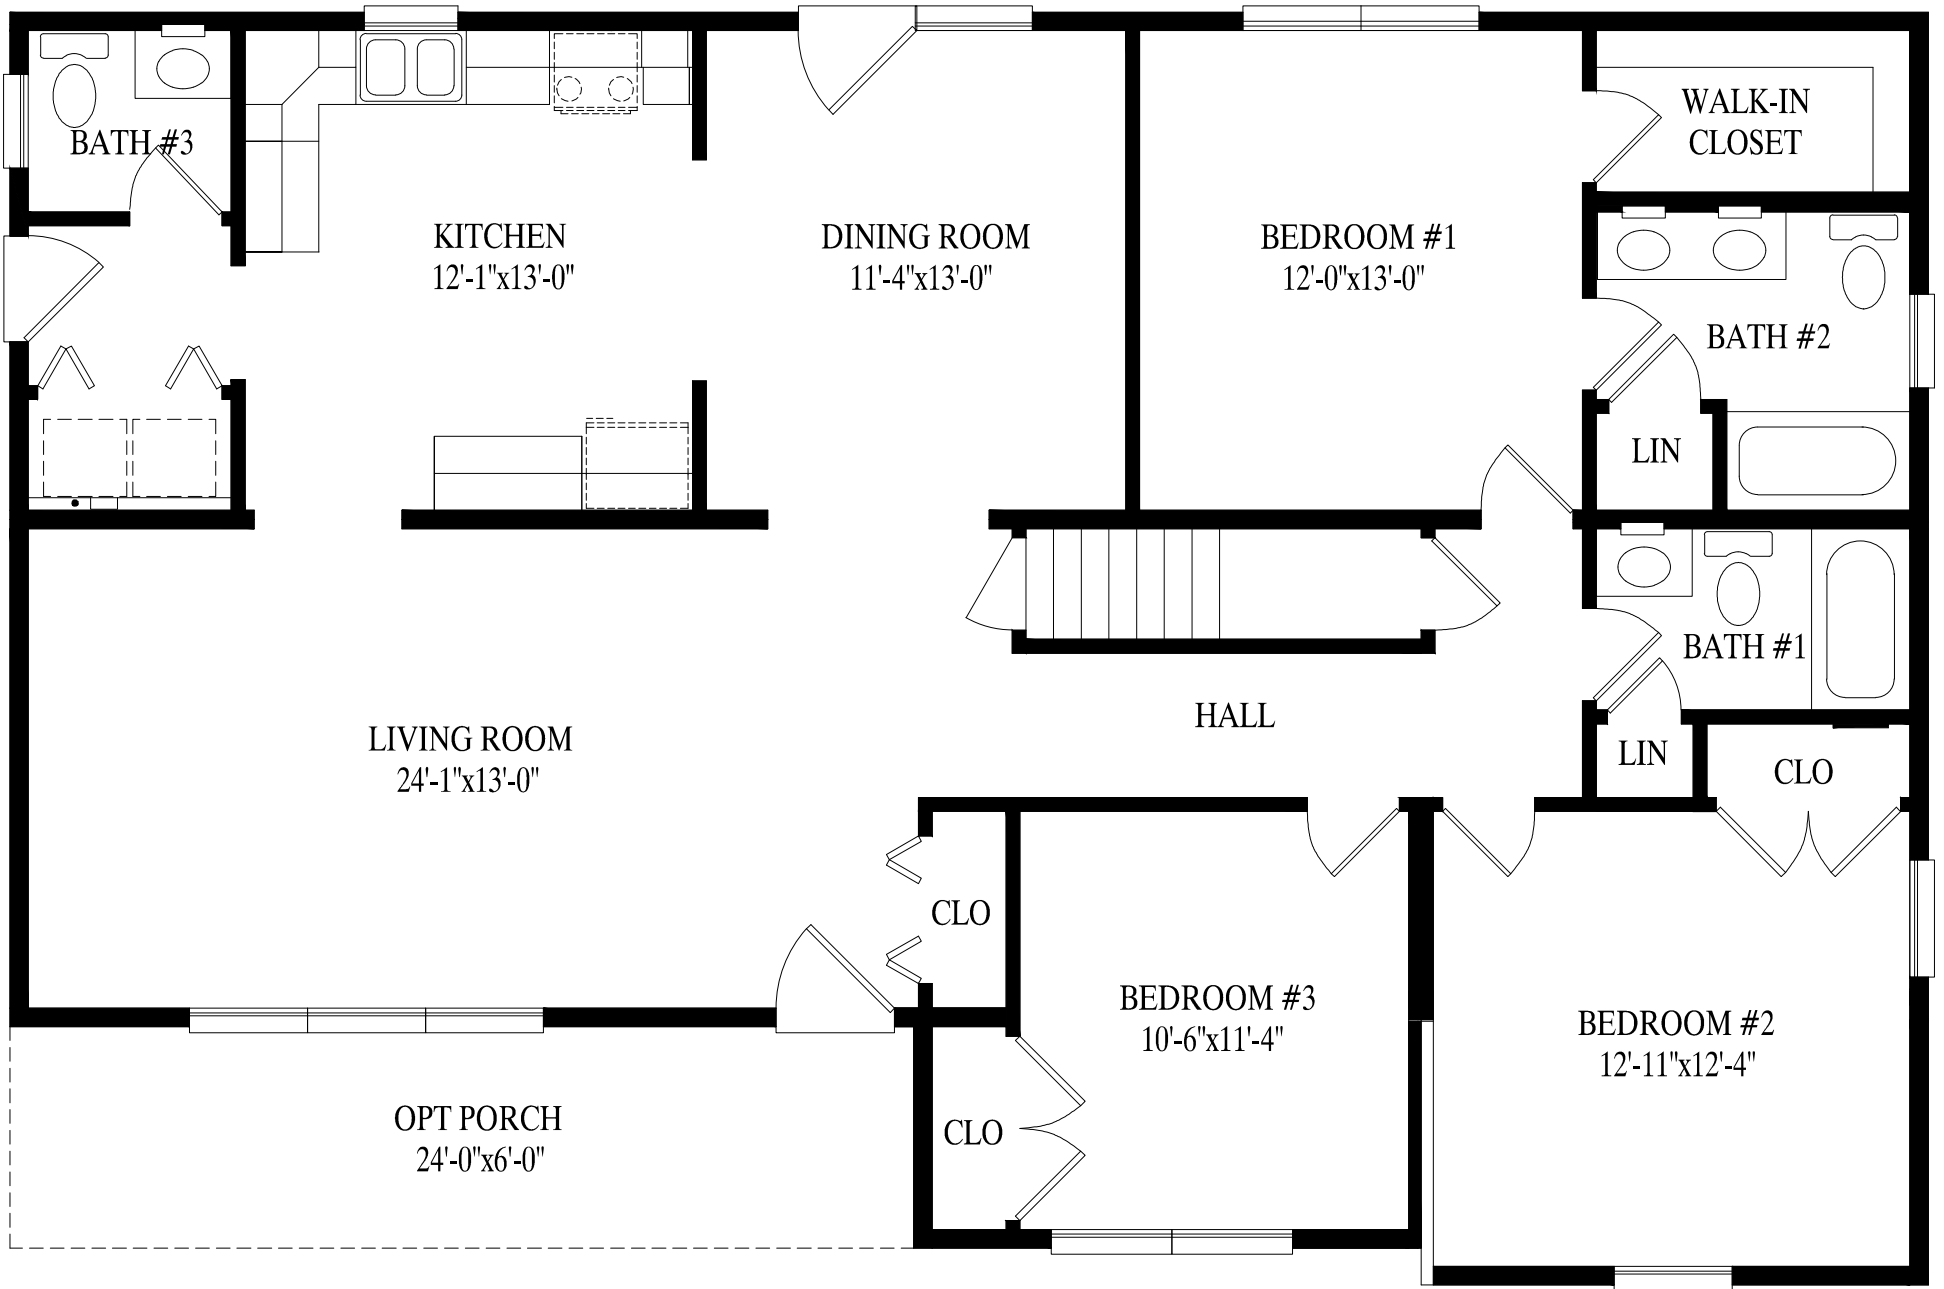

“Montour”

Montour
 34'6" X 52' Ranch
 1608 Total Sq. Ft.