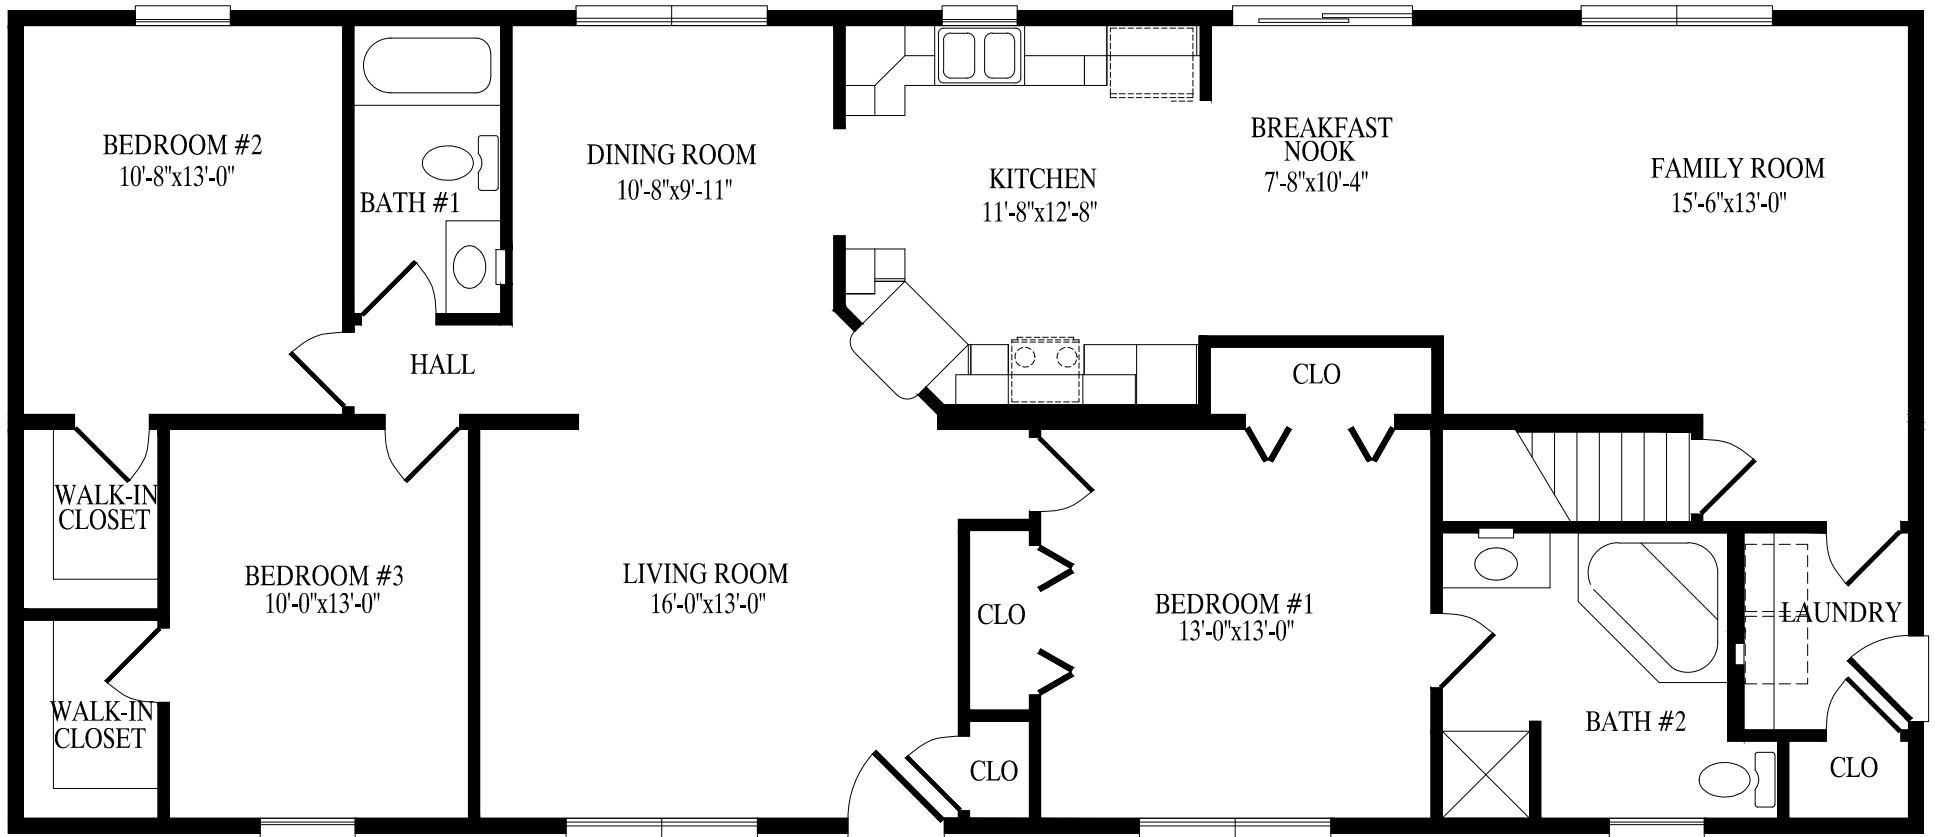

“Orchard Hill”

Orchard Hill
 27' 6" X 64' Ranch
 1760 Total Sq. Ft.