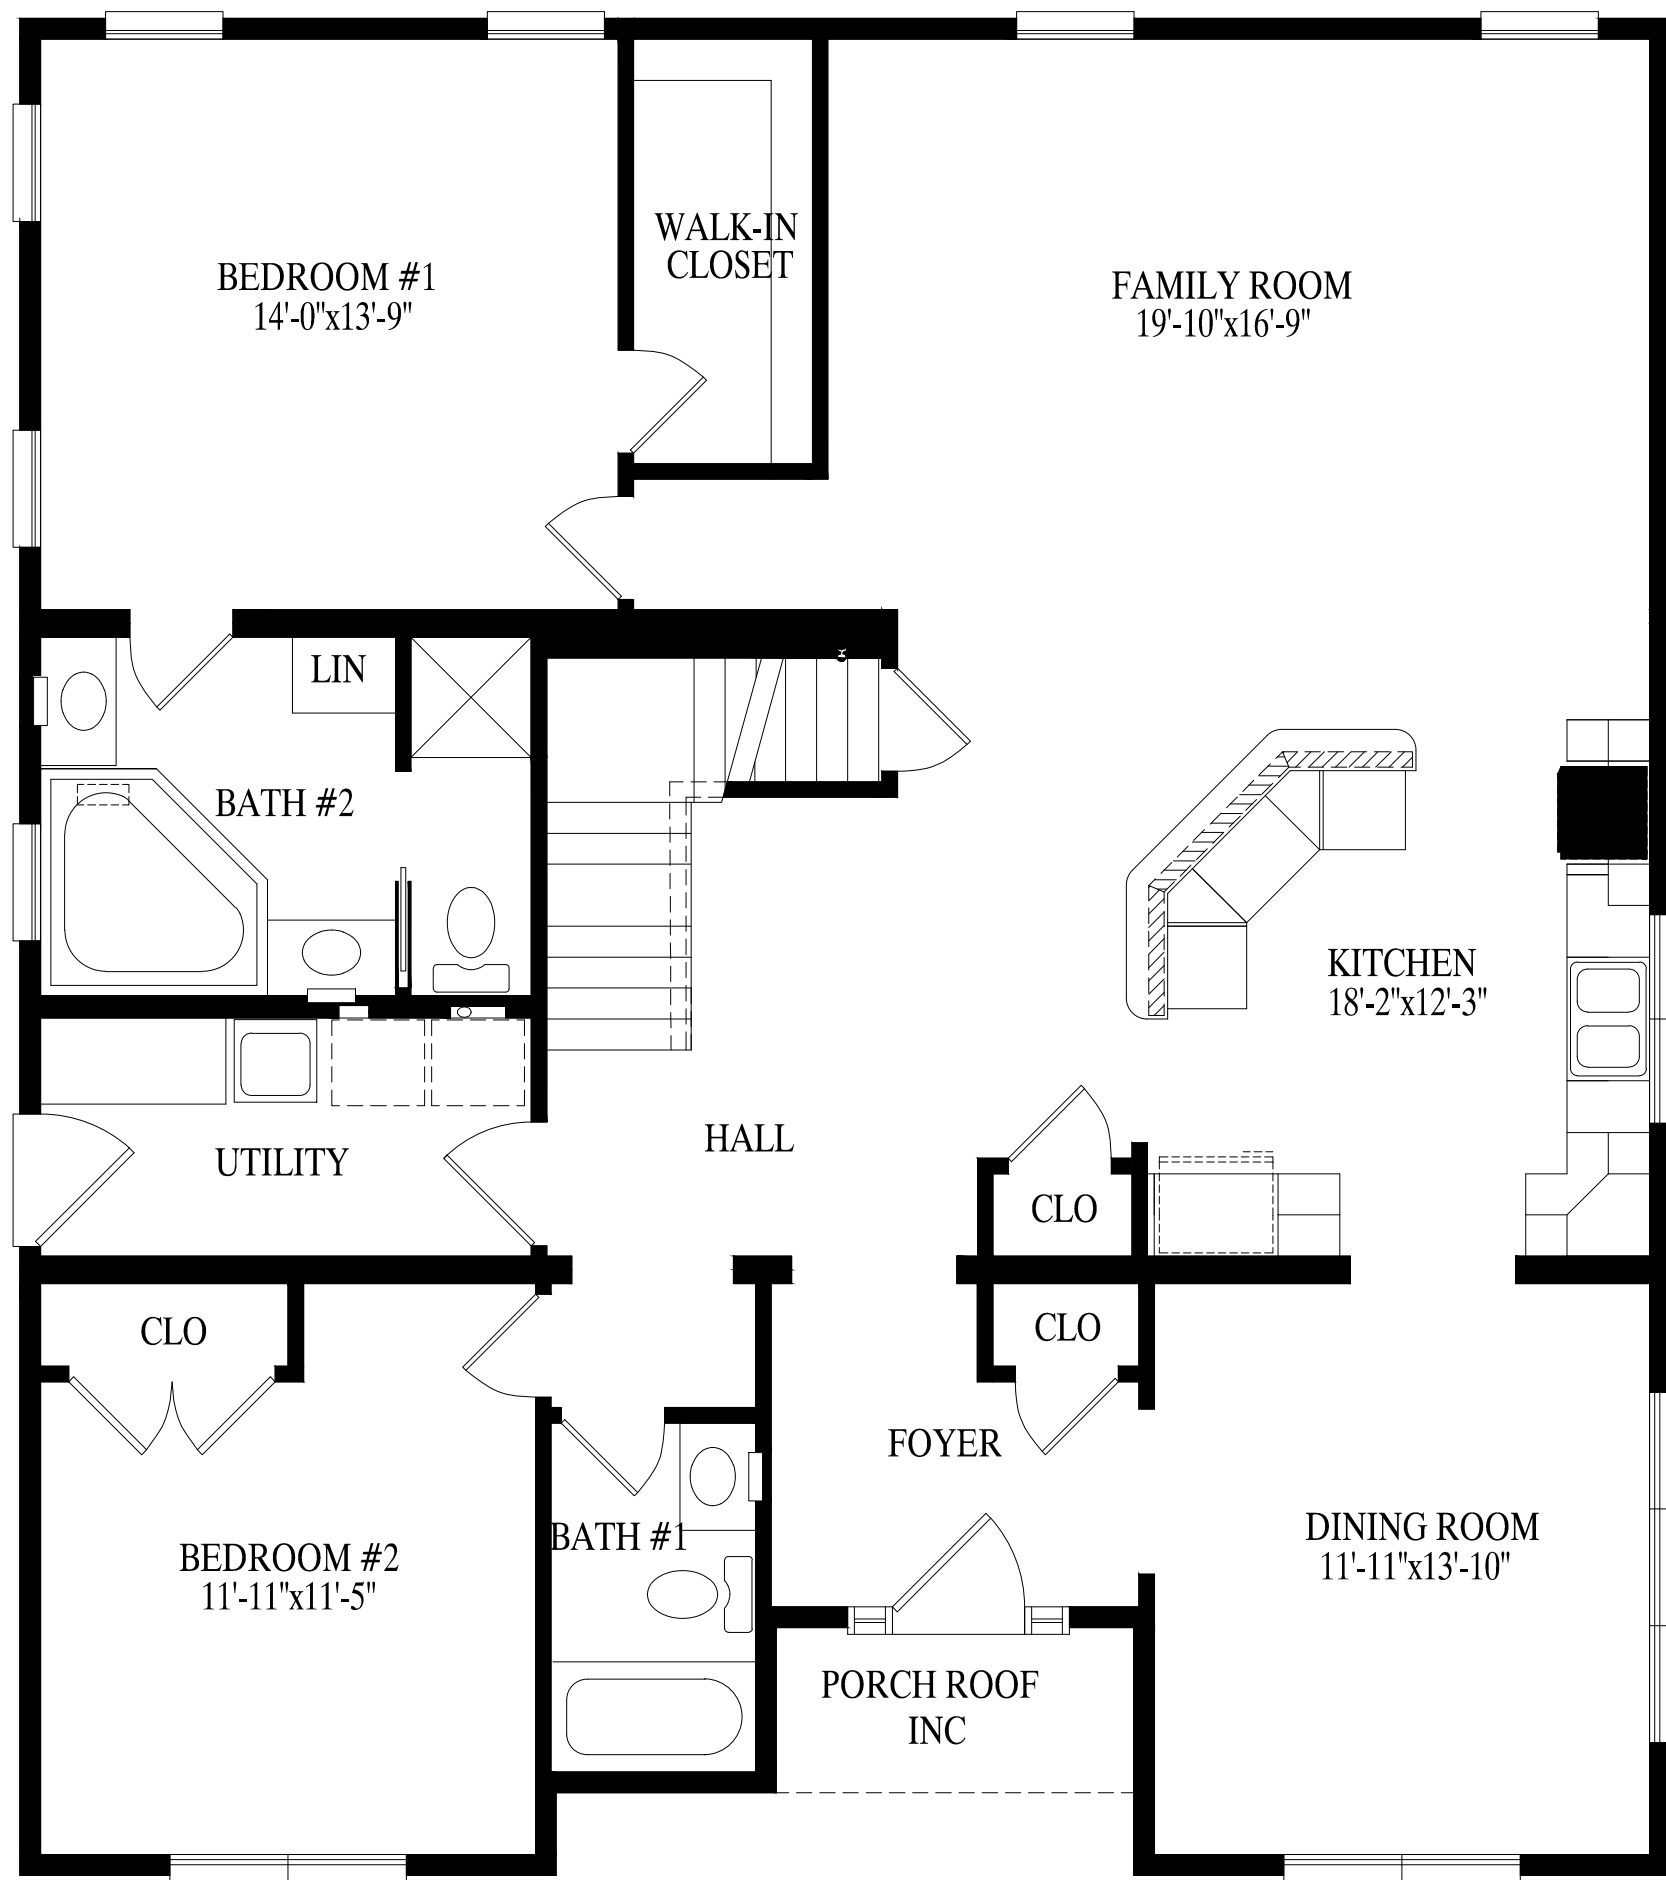

"Spring Grove"

Spring Grove
45' X 40' Ranch
1737 Sq. Ft. First Floor
2363 Total Sq. Ft.

PROPOSED SECOND FLOOR

Spring Grove
45' X 40' Ranch
626 Sq. Ft. Second Floor
2363 Total Sq. Ft.