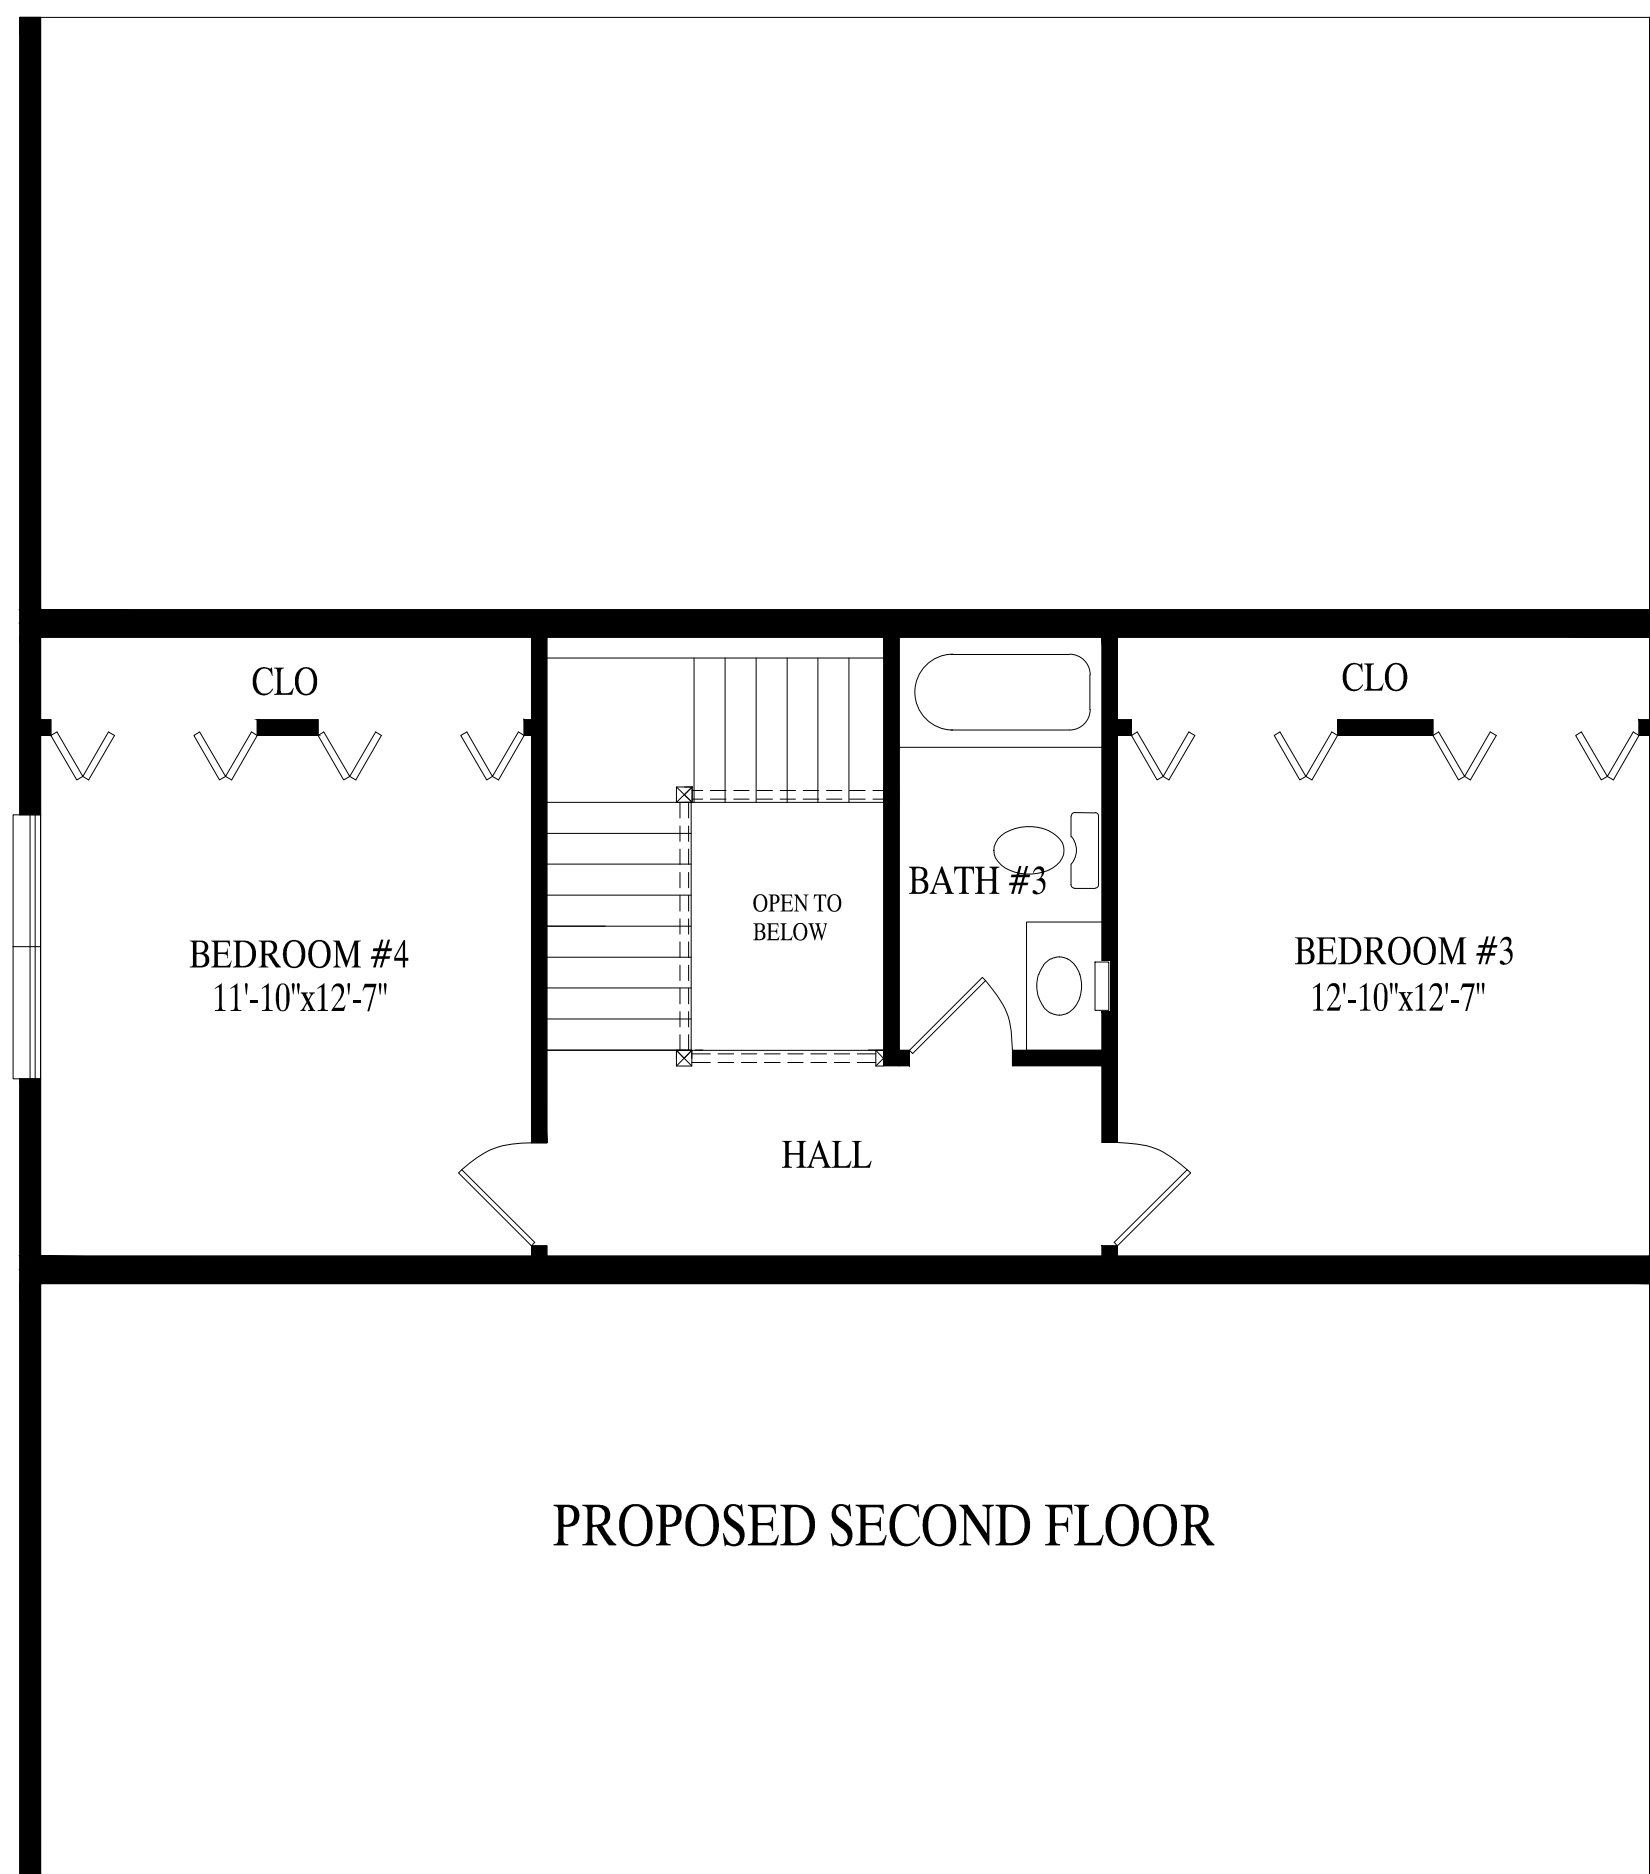

"Spring Grove"

Spring Grove
45' X 40' Ranch
1737 Sq. Ft. First Floor
2363 Total Sq. Ft.

PROPOSED SECOND FLOOR

Spring Grove
45' X 40' Ranch
626 Sq. Ft. Second Floor
2363 Total Sq. Ft.