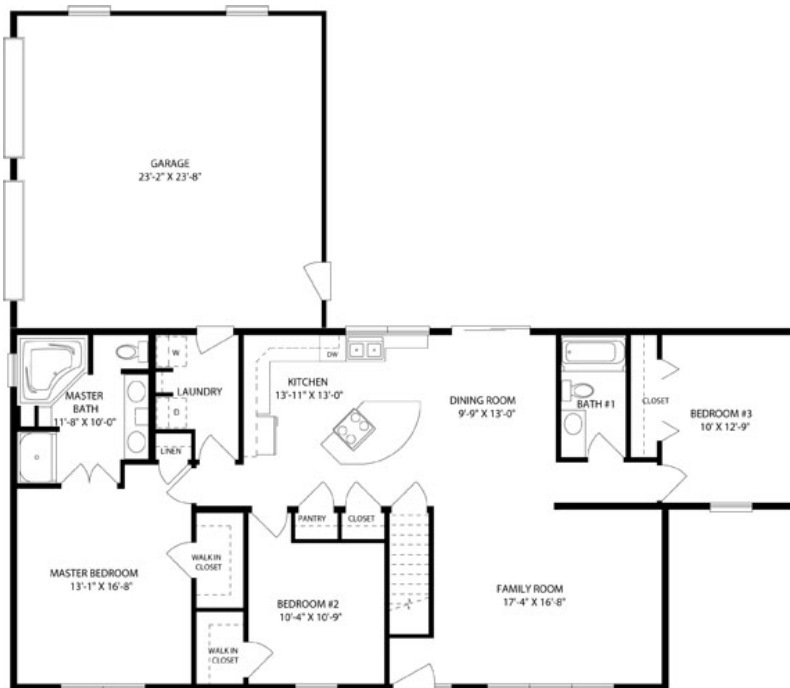

Tanner Ridge

Bedrooms: 3

Bathrooms: 2

Square Feet: 1534 sq ft

Short Description:

Tanner Ridge
1,534 sq. ft.