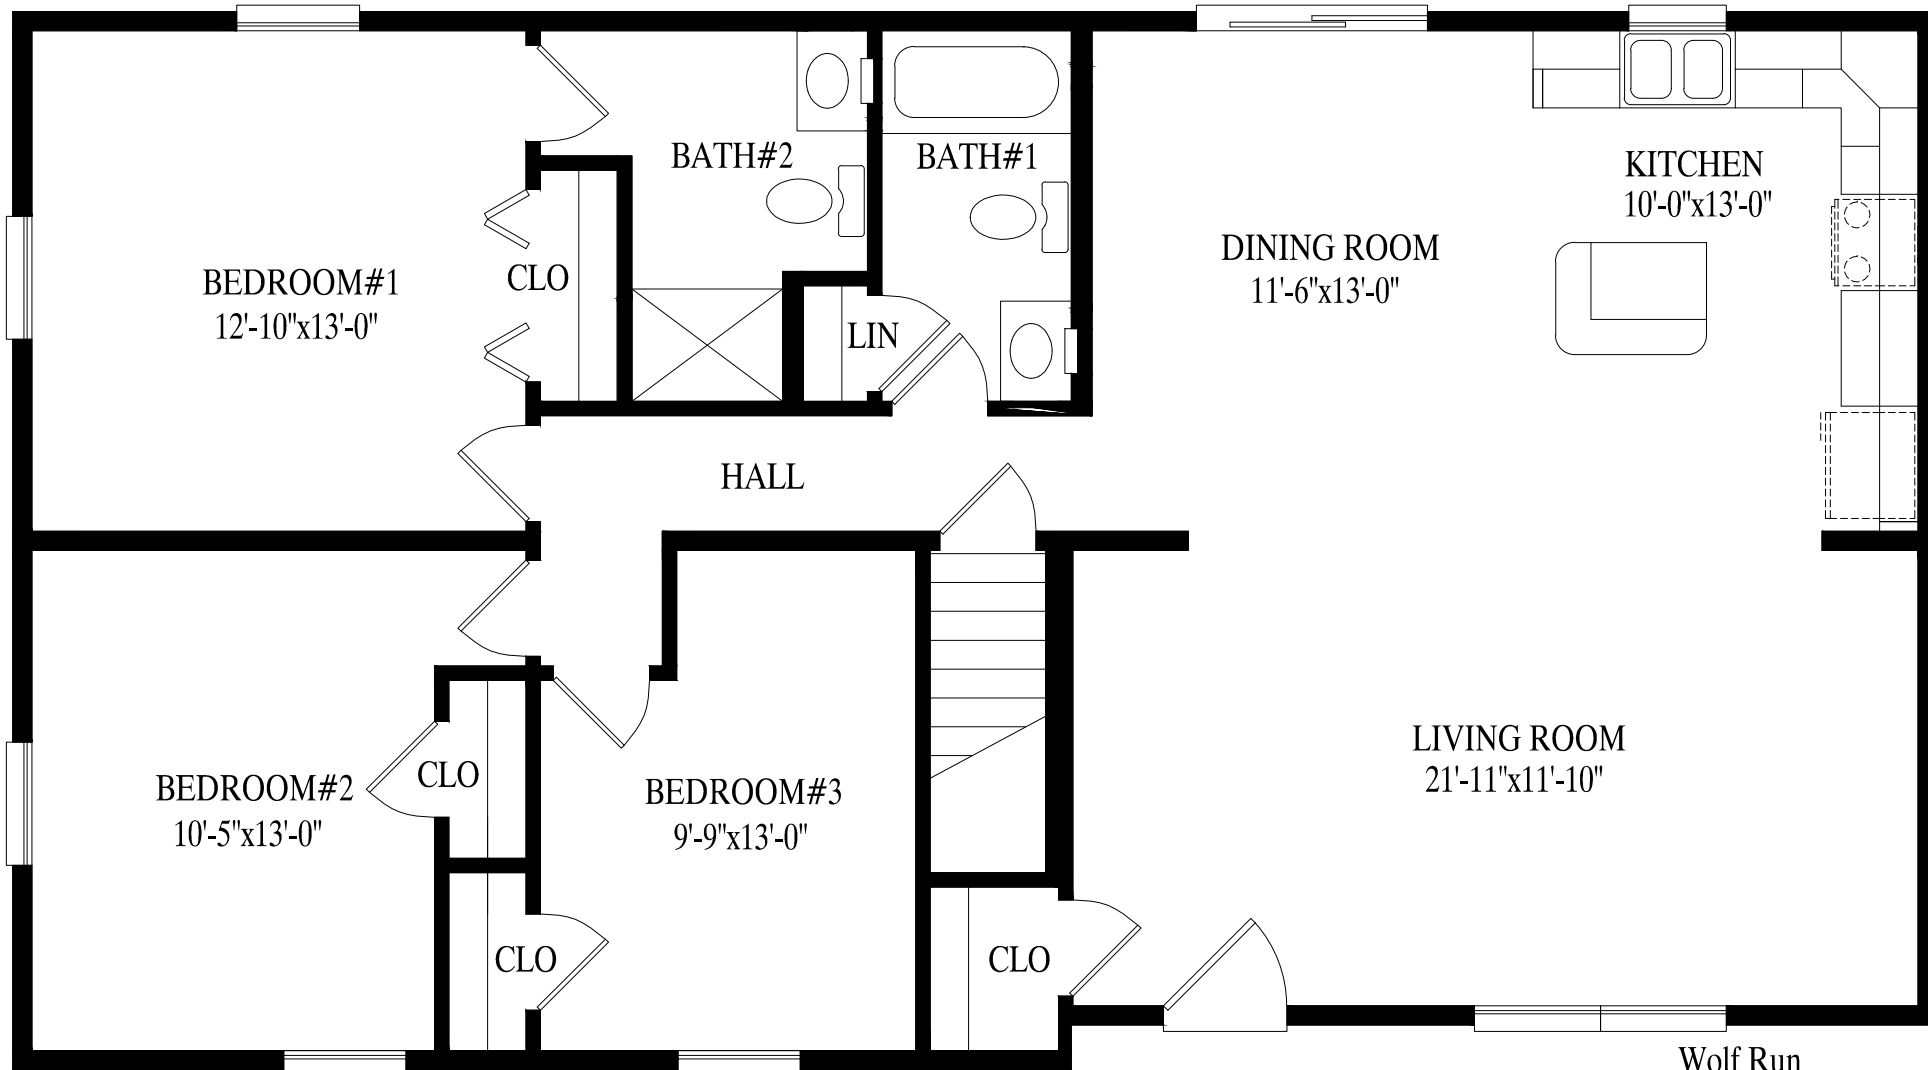

“Wolf Run”

Wolf Run
27' 6" X 50' Ranch
1348 Total Sq. Ft.