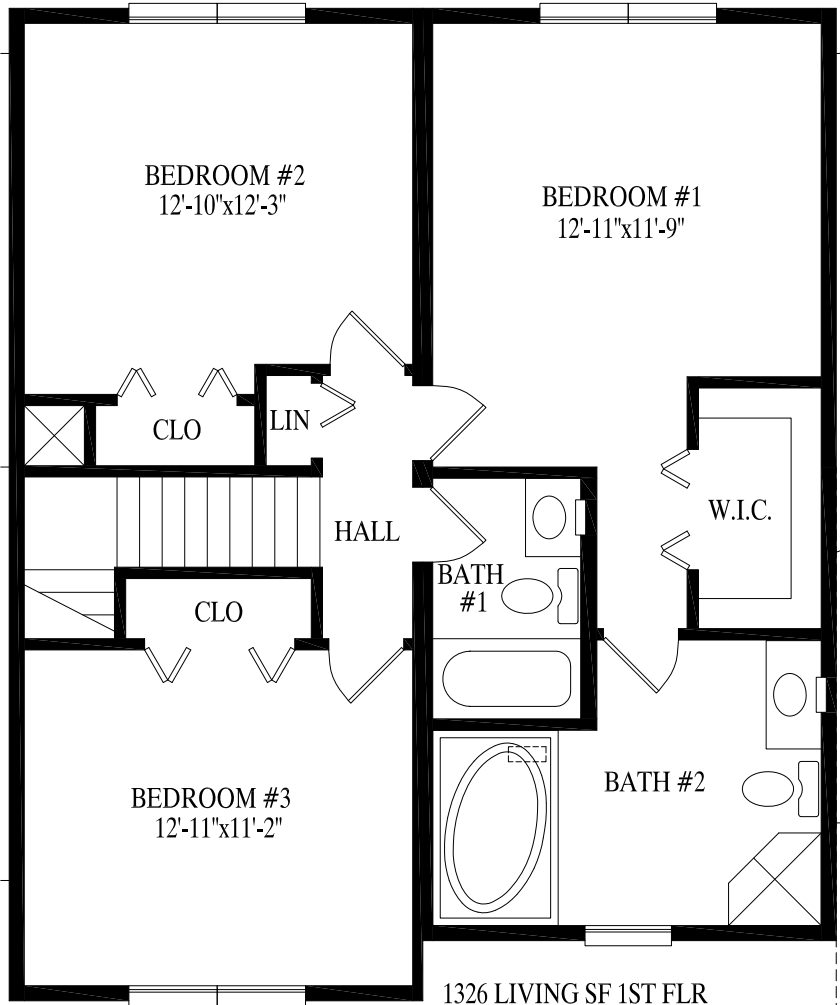

1326 LIVING SF 1ST FLR
 1889 TOTAL SF 1ST FLR
 880 LIVING SF 2ND FLR
 2769 TOTAL SF 1ST AND 2ND FLR
 2206 LIVING SF 1ST AND 2ND FLR

BEDROOM #2
12'-10"x12'-3"

BEDROOM #1
12'-11"x11'-9"

CLO

LIN

HALL

CLO

BATH
#1

W.I.C.

BEDROOM #3
12'-11"x11'-2"

BATH #2

1326 LIVING SF 1ST FLR
1889 TOTAL SF 1ST FLR
880 LIVING SF 2ND FLR
2769 TOTAL SF 1ST AND 2ND FLR
2206 LIVING SF 1ST AND 2ND FLR