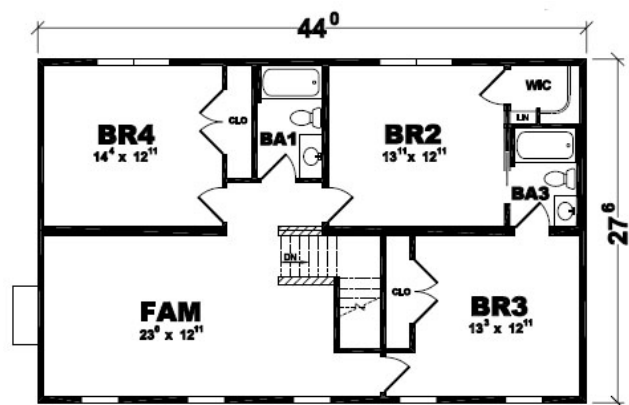

Bellmeade

Bedrooms: 4

Bathrooms: 4

Square Feet: 2420 sq ft

Short Description: Maximize your living space, your views and your options with the uncompromising design of the Bellmeade. You'll appreciate coming home to four bedrooms, spacious living and dining rooms, plus a family room as big as all outdoors. Speaking of which, you'll be able to enjoy the outside view from the generous expanse of the optional front porch or through the multitude of windows that open your home to natural beauty and light. Take advantage of the endless options and uncompromising appointments of the Bellmeade – and bring your family home to a new level of comfort.

First Floor Layout

Second Floor Layout