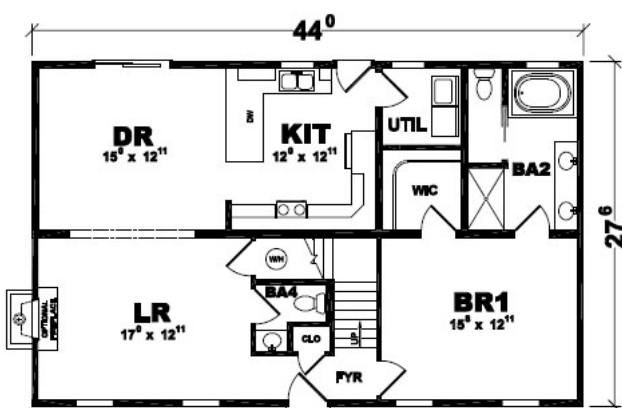

Bellmeade

Bedrooms: 4

Bathrooms: 4

Square Feet: 2420 sq ft

Short Description: Maximize your living space, your views and your options with the uncompromising design of the Bellmeade. You'll appreciate coming home to four bedrooms, spacious living and dining rooms, plus a family room as big as all outdoors. Speaking of which, you'll be able to enjoy the outside view from the generous expanse of the optional front porch or through the multitude of windows that open your home to natural beauty and light. Take advantage of the endless options and uncompromising appointments of the Bellmeade – and bring your family home to a new level of comfort.

First Floor Layout

Second Floor Layout