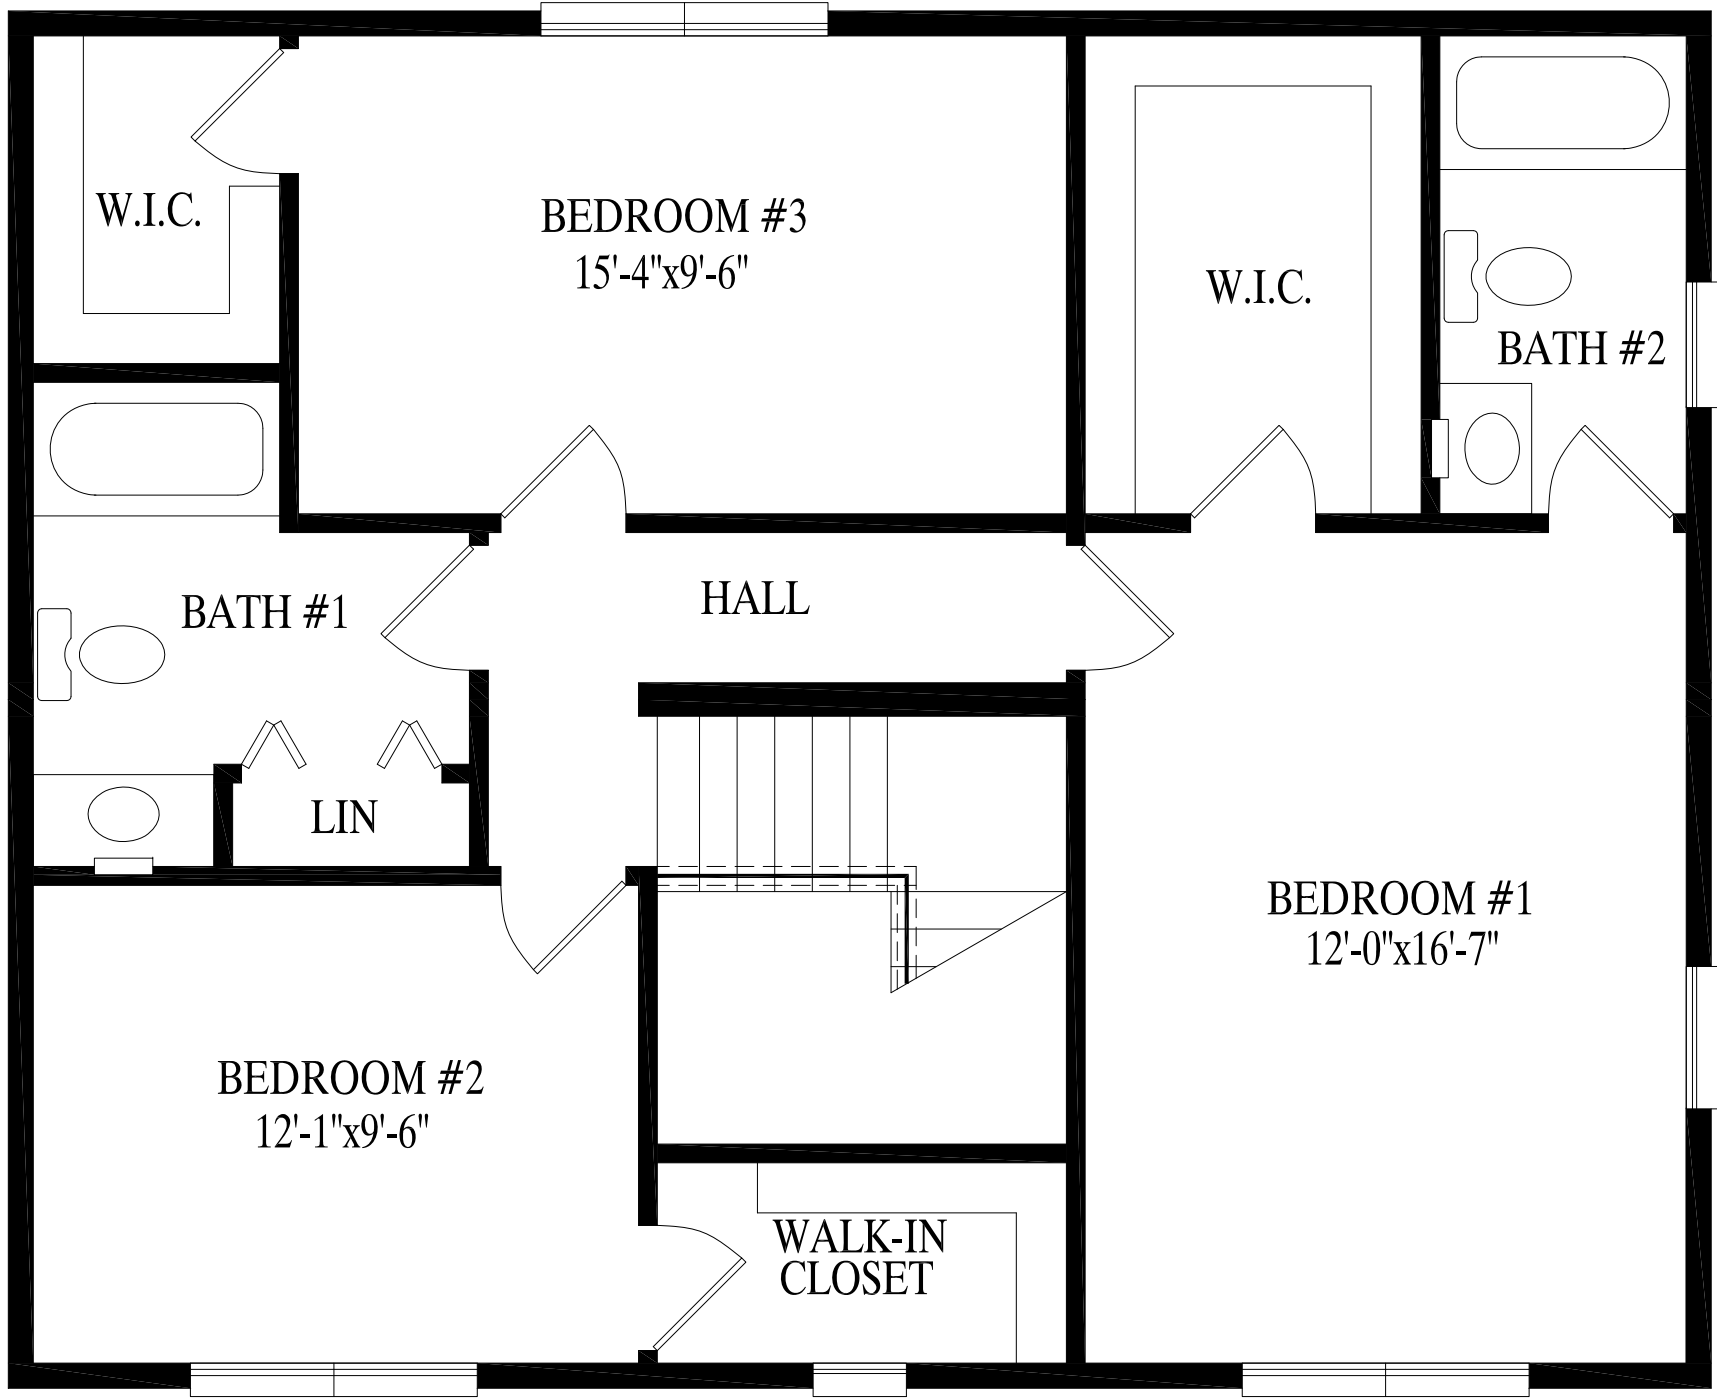

GREAT ROOM
11'-11"x26'-6"

BREAKFAST
NOOK
11'-3"x9'-6"

KITCHEN
9'-3"x12'-11"

D W PAN

DINING ROOM
12'-0"x12'-11"

935 LIVING SF 1ST FLR
 935 LIVING SF 2ND FLR
 1870 LIVING SF 1ST AND 2ND FLR

935 LIVING SF 1ST FLR
935 LIVING SF 2ND FLR
1870 LIVING SF 1ST AND 2ND FLR