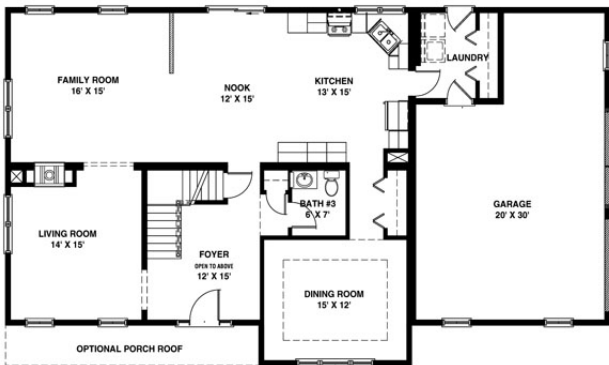

Lafayette

Bedrooms: 4

Bathrooms: 2 1/2

Square Feet: 2809 sq ft

Short Description: A beautiful two-story home featuring an open first floor plan and attached garage. The second floor encompasses the sleeping quarters which includes a large master suite with dressing area, walk-in closet, and master bath. A second full bath and three additional bedrooms complete the second floor. This is a large home and would welcome any size family.

1ST FLOOR

2ND FLOOR