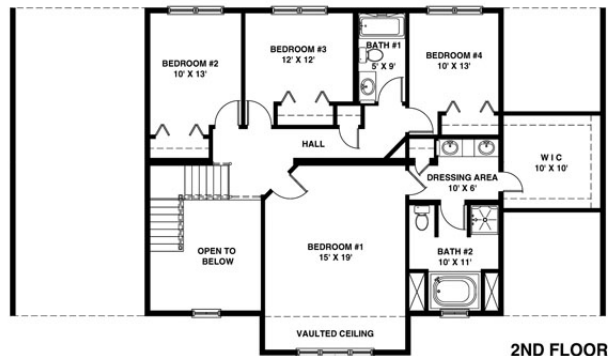

Lafayette

Bedrooms: 4

Bathrooms: 2 1/2

Square Feet: 2809 sq ft

Short Description: A beautiful two-story home featuring an open first floor plan and attached garage. The second floor encompasses the sleeping quarters which includes a large master suite with dressing area, walk-in closet, and master bath. A second full bath and three additional bedrooms complete the second floor. This is a large home and would welcome any size family.

1ST FLOOR

2ND FLOOR